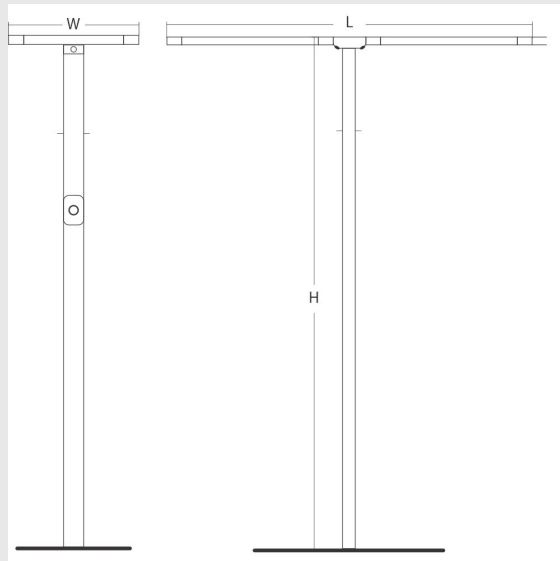

Variant 2 - 9005-2.2.2.2.2.3.0.1.70.0.1.1.4

Available Filters

1. Control = ON-OFF
(FLICKER FREE)
2. CRI = >90
3. Lumen Type = High
4. CCT (Colour Temperature) = 4000K
5. Mounting Type = Surface
6. Material Colour = Grey
7. Distribution = Direct
8. Dimension = NA
9. Optics = NA
10. Reflector = NA
11. Life of LED = L70
@50,000h
12. Beam Angle = 90° -
110°
13. Watt = 31W - 40W
14. SDCM = SDCM = < 3