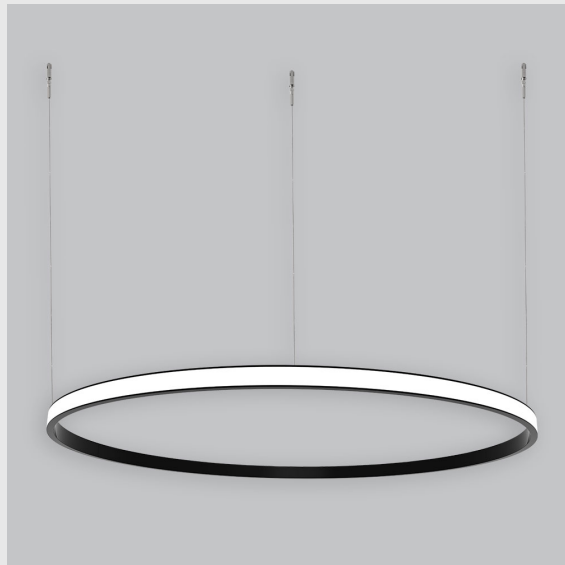

Variant 2 - 7006-2.2.2.2.1.2.2.1.7.1.0.1.1.5

Available Filters

1. Control = ON-OFF
(FLICKER FREE)
2. CRI = >90
3. Lumen Type = High
4. CCT (Colour
Temperature) = 4000K
5. Mounting Type =
Pendant
6. Material Colour = White
7. Dimension = 601mm -
900mm
8. Distribution = Direct
9. Optics = PMMA Diffuser
10. Reflector = NA
11. Life of LED = L70
@50,000h
12. Beam Angle = 90° -
110°
13. Watt = 41W - 50W
14. SDCM = SDCM = < 3

Unik Outer Lit Ring has :

- Outer lit ring with 20mm height
- Luminaire housing of aluminium
- Surface powder coat
- LED PCB mounted
- Bottom opening for easy maintenance
- Pendant with cable suspension
- Quick mounting system
- M6 bolt for M6 fastener
- Creates a beautiful scenery of lighting
- Uniform illumination
- Energy-efficient LED with color rendering