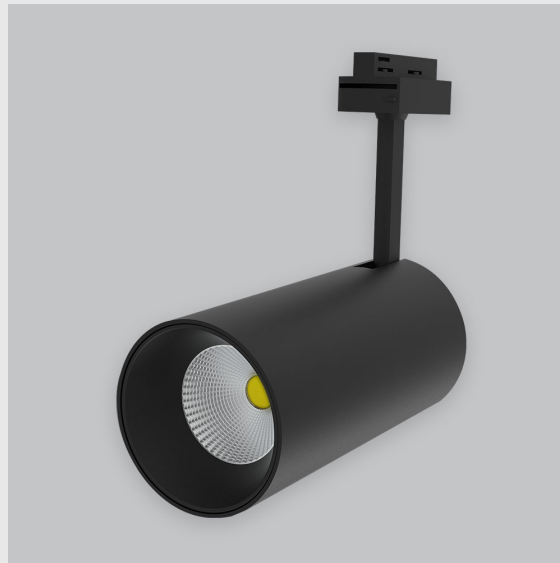

## Variant 2 - 4001-2.2.2.2.0.2.0.1.20.0.1.1.2

### Available Filters

1. Control = ON-OFF  
(FLICKER FREE)
2. CRI = >90
3. Lumen Type = High
4. CCT (Colour  
Temperature) = 4000K
5. Material Colour = White
6. Distribution = Direct
7. Beam Angle = 15° - 25°
8. Dimension = NA
9. Mounting Type = NA
10. Optics = NA
11. Reflector = NA
12. Life of LED = L70  
@50,000h
13. Watt = 11W - 20W
14. SDCM = SDCM = < 3

Phoenix Track Light has :

- Luminaire housing of die cast-aluminum
- Round recessed spotlight
- Surface powder coat
- COB (Chip on Board) technology
- Zero multiple shadows
- LED with effective colour rendering
- Overflowing colours with soft light and shadow
- Interpretation of the real environment light and colours
- Perfect longitudinal glare reduction
- Uniform light distribution
- No lateral spill for superior wall wash applications
- High colour rendering