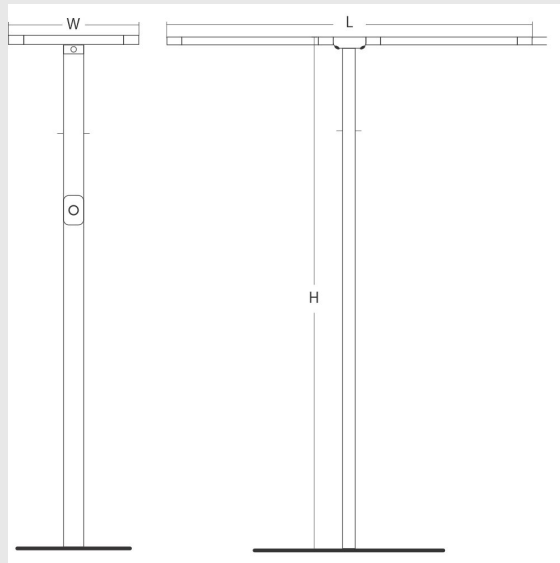

## Variant 2 - 9005-2.2.2.2.2.3.0.1.70.0.1.1.4

### Available Filters

1. Control = ON-OFF  
(FLICKER FREE)
2. CRI = >90
3. Lumen Type = High
4. CCT (Colour  
Temperature) = 4000K
5. Mounting Type =  
Surface
6. Material Colour = Grey
7. Distribution = Direct
8. Dimension = NA
9. Optics = NA
10. Reflector = NA
11. Life of LED = L70  
@50,000h
12. Beam Angle = 90° -  
110°
13. Watt = 31W - 40W
14. SDCM = SDCM = < 3