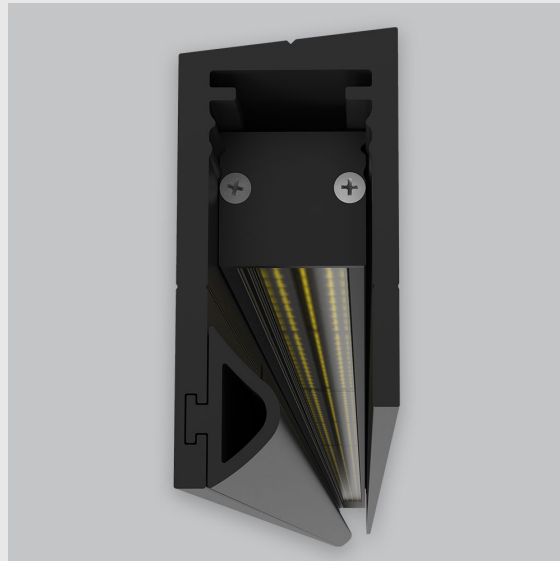

## Variant 2 - 5003-2.2.2.2.2.0.0.30.0.1.1.1

### Available Filters

1. Control = ON-OFF  
(FLICKER FREE)
2. CRI = >90
3. Lumen Type = High
4. CCT (Colour  
Temperature) = 4000K
5. Mounting Type =  
Surface
6. Material Colour = White
7. Beam Angle = 25° - 35°
8. Distribution = NA
9. Dimension = NA
10. Optics = NA
11. Reflector = NA
12. Life of LED = L70  
@50,000h
13. Watt = 1W - 10W
14. SDCM = SDCM = < 3

P2 Vertical Wall Grazer with Visor has :

- Luminaire housing made of extruded aluminium
- Grazes walls vertically
- Accentuates surface textures better
- Reduces hotspots and dead zones
- Custom engineered
- Precision optics provide a narrow 10° beam
- Accommodates a wide range of wall heights
- Perfect longitudinal glare reduction
- Uniform illumination
- Energy efficient LED with effective colour rendering