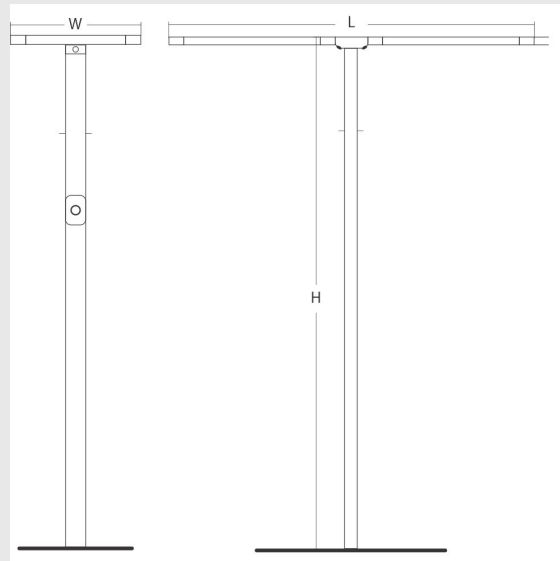

## Variant 2 - 9005-2.2.2.2.2.3.0.1.70.0.1.1.4

### Available Filters

1. Control = ON-OFF  
(FLICKER FREE)
2. CRI = >90
3. Lumen Type = High
4. CCT (Colour Temperature) = 4000K
5. Mounting Type = Surface
6. Material Colour = Grey
7. Distribution = Direct
8. Dimension = NA
9. Optics = NA
10. Reflector = NA
11. Life of LED = L70 @50,000h
12. Beam Angle = 90° - 110°
13. Watt = 31W - 40W
14. SDCM = SDCM = < 3