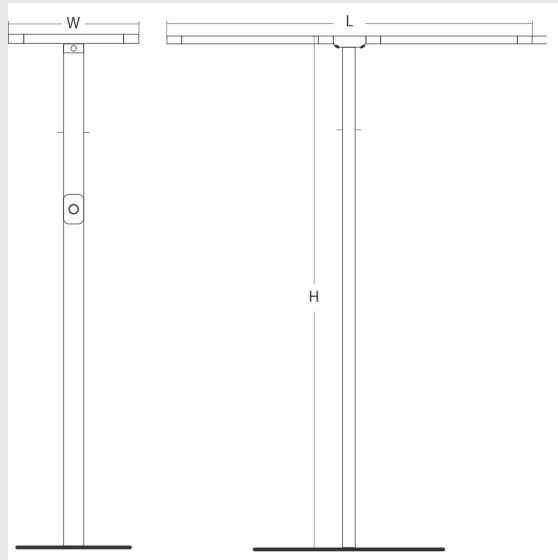

Variant 2 - 9005-1-2.2.2.2.2.3.0.1.70.0.1.1.4

Available Filters

1. Control = ON-OFF
(FLICKER FREE)
2. CRI = >90
3. Lumen Type = High
4. CCT (Colour Temperature) = 4000K
5. Mounting Type = Surface
6. Material Colour = Grey
7. Distribution = Direct
8. Dimension = NA
9. Optics = NA
10. Reflector = NA
11. Life of LED = L70
@50,000h
12. Beam Angle = 90° -
110°
13. Watt = 31W - 40W
14. SDCM = SDCM = < 3

Leno D fixture has :

- Luminaire housing of aluminium
- Surface powder coat
- SMD (Surface Mount Device) LED technology
- Free standing luminaires
- Minimalistic design
- Numerous combinations of lamp head designs for a variety of desks
- Overflowing colours
- Soft light and shadow
- Interpretation of the real environment light and colours