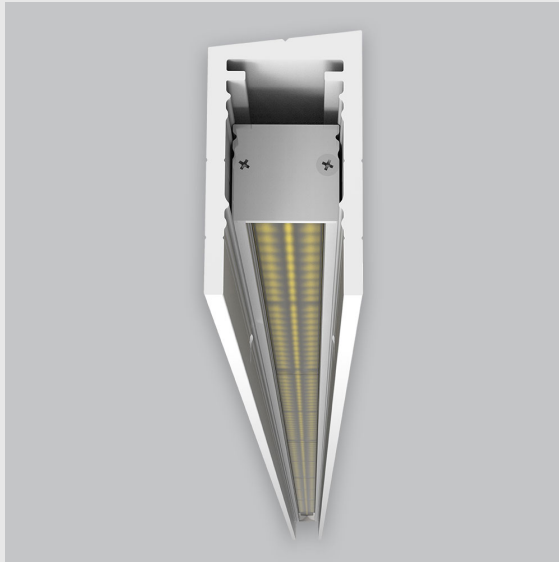

Variant 2 - 5002-2.2.2.2.2.0.0.30.0.1.1.1

Available Filters

1. Control = ON-OFF
(FLICKER FREE)
2. CRI = >90
3. Lumen Type = High
4. CCT (Colour
Temperature) = 4000K
5. Mounting Type =
Surface
6. Material Colour = White
7. Beam Angle = 25° - 35°
8. Distribution = NA
9. Dimension = NA
10. Optics = NA
11. Reflector = NA
12. Life of LED = L70
@50,000h
13. Watt = 1W - 10W
14. SDCM = SDCM = < 3

P2 Vertical Wall Grazer has :

- Luminaire housing made of extruded aluminium
- Grazes walls
- Accentuates surface textures better
- Reduces hotspots and dead zones
- Custom engineered
- Precision optics provide a narrow 10° beam
- Accommodates a wide range of wall heights
- Perfect longitudinal glare reduction
- Uniform illumination
- Energy efficient LED with effective colour rendering