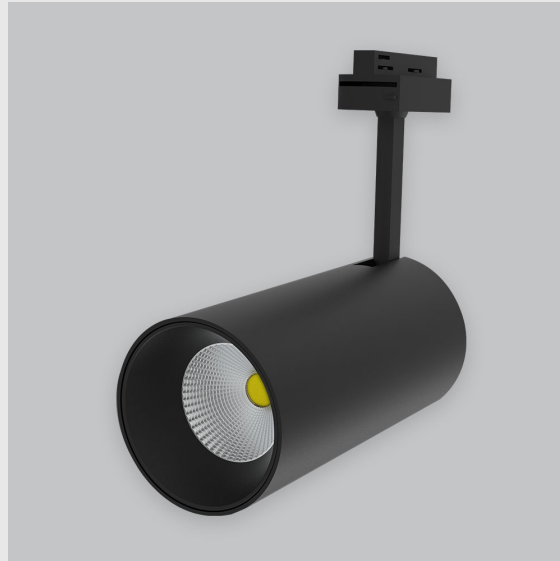

Variant 2 - 4001-2.2.2.2.0.2.0.1.20.0.1.1.2

Available Filters

1. Control = ON-OFF
(FLICKER FREE)
2. CRI = >90
3. Lumen Type = High
4. CCT (Colour
Temperature) = 4000K
5. Material Colour = White
6. Distribution = Direct
7. Beam Angle = 15° - 25°
8. Dimension = NA
9. Mounting Type = NA
10. Optics = NA
11. Reflector = NA
12. Life of LED = L70
@50,000h
13. Watt = 11W - 20W
14. SDCM = SDCM = < 3

Phoenix Track Light has :

- Luminaire housing of die cast-aluminum
- Round recessed spotlight
- Surface powder coat
- COB (Chip on Board) technology
- Zero multiple shadows
- LED with effective colour rendering
- Overflowing colours with soft light and shadow
- Interpretation of the real environment light and colours
- Perfect longitudinal glare reduction
- Uniform light distribution
- No lateral spill for superior wall wash applications
- High colour rendering