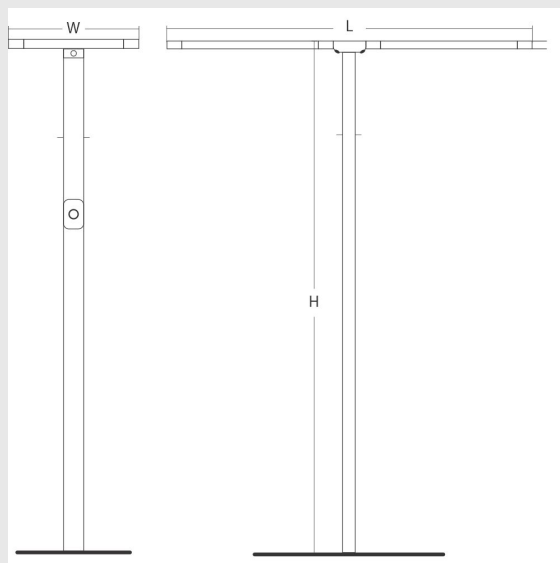

## Variant 2 - 9005-2.2.2.2.2.3.0.1.70.0.1.1.4

### Available Filters

1. Control = ON-OFF  
(FLICKER FREE)
2. CRI = >90
3. Lumen Type = High
4. CCT (Colour  
Temperature) = 4000K
5. Mounting Type =  
Surface
6. Material Colour = Grey
7. Distribution = Direct
8. Dimension = NA
9. Optics = NA
10. Reflector = NA
11. Life of LED = L70  
@50,000h
12. Beam Angle = 90° -  
110°
13. Watt = 31W - 40W
14. SDCM = SDCM = < 3