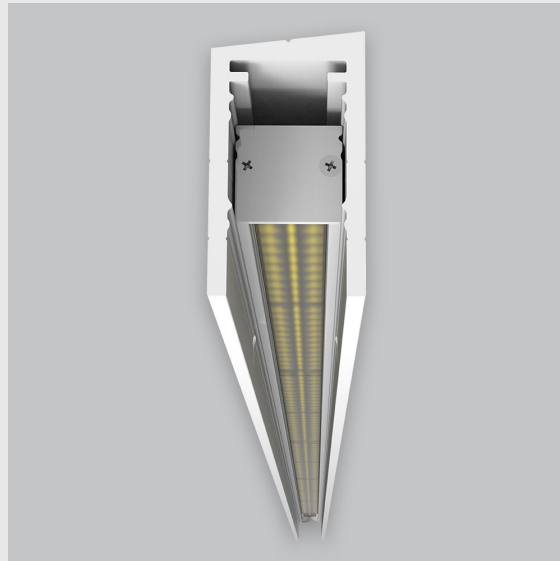

Variant 2 - 5002-2.2.2.2.2.0.0.30.0.1.1.1

Available Filters

1. Control = ON-OFF
(FLICKER FREE)
2. CRI = >90
3. Lumen Type = High
4. CCT (Colour
Temperature) = 4000K
5. Mounting Type =
Surface
6. Material Colour = White
7. Beam Angle = 25° - 35°
8. Distribution = NA
9. Dimension = NA
10. Optics = NA
11. Reflector = NA
12. Life of LED = L70
@50,000h
13. Watt = 1W - 10W
14. SDCM = SDCM = < 3

P2 Vertical Wall Grazer has :

- Luminaire housing made of extruded aluminium
- Grazes walls
- Accentuates surface textures better
- Reduces hotspots and dead zones
- Custom engineered
- Precision optics provide a narrow 10° beam
- Accommodates a wide range of wall heights
- Perfect longitudinal glare reduction
- Uniform illumination
- Energy efficient LED with effective colour rendering