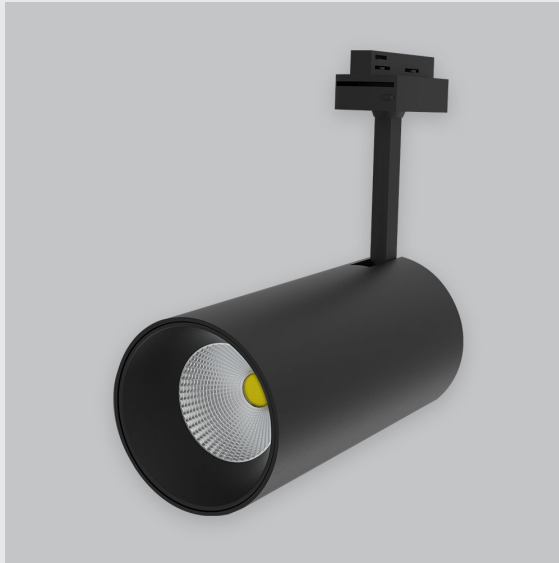

Variant 2 - 4001-2.2.2.2.0.2.0.1.20.0.1.1.2

Available Filters

1. Control = ON-OFF
(FLICKER FREE)
2. CRI = >90
3. Lumen Type = High
4. CCT (Colour
Temperature) = 4000K
5. Material Colour = White
6. Distribution = Direct
7. Beam Angle = 15° - 25°
8. Dimension = NA
9. Mounting Type = NA
10. Optics = NA
11. Reflector = NA
12. Life of LED = L70
@50,000h
13. Watt = 11W - 20W
14. SDCM = SDCM = < 3

Phoenix Track Light has :

- Luminaire housing of die cast-aluminum
- Round recessed spotlight
- Surface powder coat
- COB (Chip on Board) technology
- Zero multiple shadows
- LED with effective colour rendering
- Overflowing colours with soft light and shadow
- Interpretation of the real environment light and colours
- Perfect longitudinal glare reduction
- Uniform light distribution
- No lateral spill for superior wall wash applications
- High colour rendering