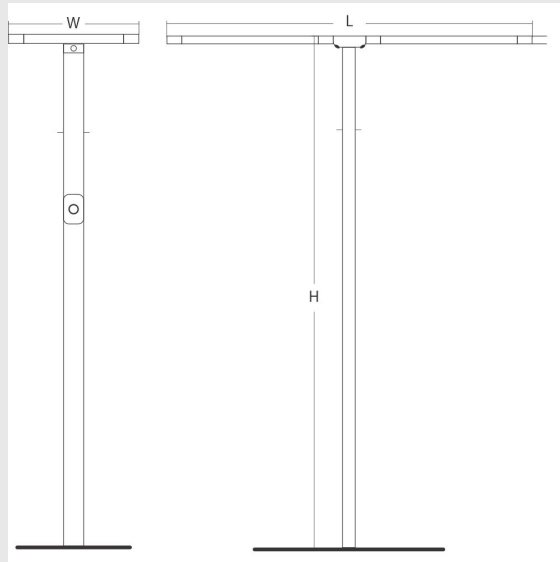

Variant 2 - 9005-2.2.2.2.2.3.0.1.70.0.1.1.4

Available Filters

1. Control = ON-OFF
(FLICKER FREE)
2. CRI = >90
3. Lumen Type = High
4. CCT (Colour Temperature) = 4000K
5. Mounting Type = Surface
6. Material Colour = Grey
7. Distribution = Direct
8. Dimension = NA
9. Optics = NA
10. Reflector = NA
11. Life of LED = L70 @50,000h
12. Beam Angle = 90° - 110°
13. Watt = 31W - 40W
14. SDCM = SDCM = < 3