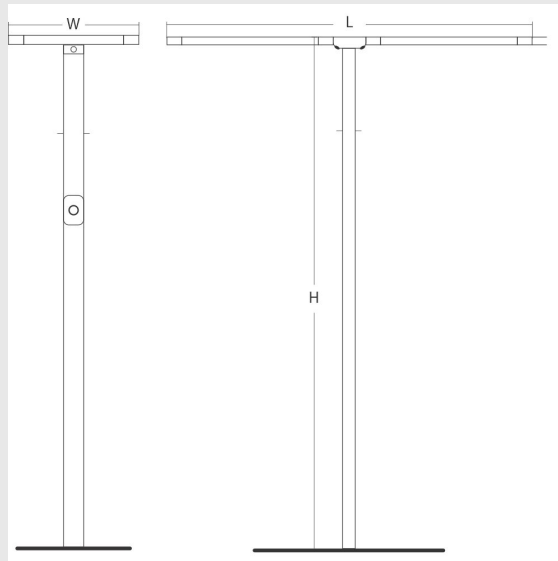

Variant 2 - 9005-1-2.2.2.2.2.3.0.1.70.0.1.1.4

Available Filters

1. Control = ON-OFF
(FLICKER FREE)
2. CRI = >90
3. Lumen Type = High
4. CCT (Colour Temperature) = 4000K
5. Mounting Type = Surface
6. Material Colour = Grey
7. Distribution = Direct
8. Dimension = NA
9. Optics = NA
10. Reflector = NA
11. Life of LED = L70
@50,000h
12. Beam Angle = 90° -
110°
13. Watt = 31W - 40W
14. SDCM = SDCM = < 3