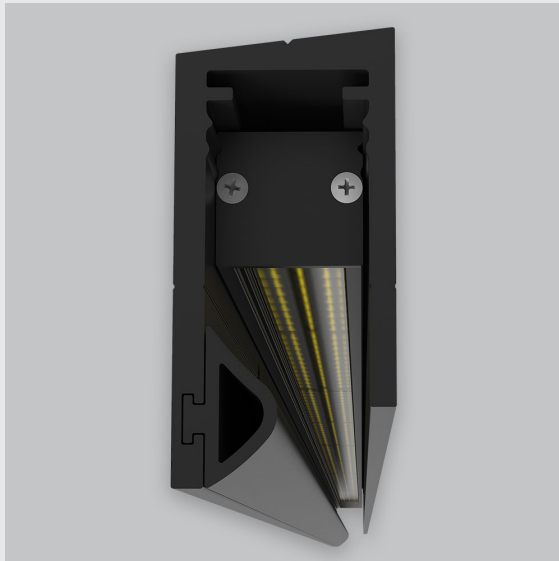

## Variant 2 - 5003-2.2.2.2.2.0.0.30.0.1.1.1

### Available Filters

1. Control = ON-OFF  
(FLICKER FREE)
2. CRI = >90
3. Lumen Type = High
4. CCT (Colour  
Temperature) = 4000K
5. Mounting Type =  
Surface
6. Material Colour = White
7. Beam Angle = 25° - 35°
8. Distribution = NA
9. Dimension = NA
10. Optics = NA
11. Reflector = NA
12. Life of LED = L70  
@50,000h
13. Watt = 1W - 10W
14. SDCM = SDCM = < 3

P2 Vertical Wall Grazer with Visor has :

- Luminaire housing made of extruded aluminium
- Grazes walls vertically
- Accentuates surface textures better
- Reduces hotspots and dead zones
- Custom engineered
- Precision optics provide a narrow 10° beam
- Accommodates a wide range of wall heights
- Perfect longitudinal glare reduction
- Uniform illumination
- Energy efficient LED with effective colour rendering