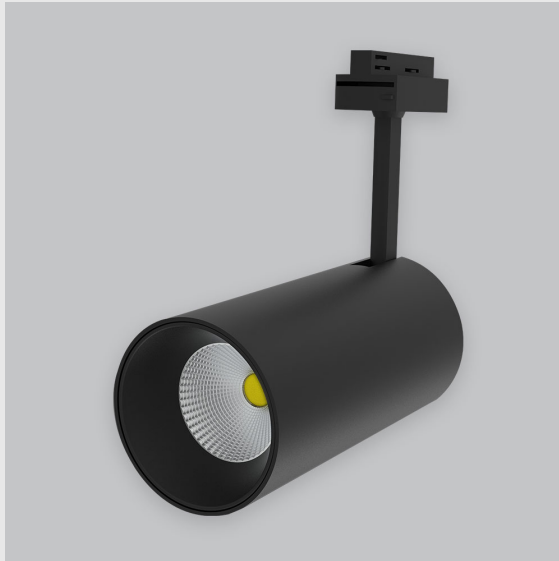

Variant 2 - 4001-2.2.2.2.0.2.0.1.20.0.1.1.2

Available Filters

1. Control = ON-OFF
(FLICKER FREE)
2. CRI = >90
3. Lumen Type = High
4. CCT (Colour
Temperature) = 4000K
5. Material Colour = White
6. Distribution = Direct
7. Beam Angle = 15° - 25°
8. Dimension = NA
9. Mounting Type = NA
10. Optics = NA
11. Reflector = NA
12. Life of LED = L70
@50,000h
13. Watt = 11W - 20W
14. SDCM = SDCM = < 3

Phoenix Track Light has :

- Luminaire housing of die cast-aluminum
- Round recessed spotlight
- Surface powder coat
- COB (Chip on Board) technology
- Zero multiple shadows
- LED with effective colour rendering
- Overflowing colours with soft light and shadow
- Interpretation of the real environment light and colours
- Perfect longitudinal glare reduction
- Uniform light distribution
- No lateral spill for superior wall wash applications
- High colour rendering