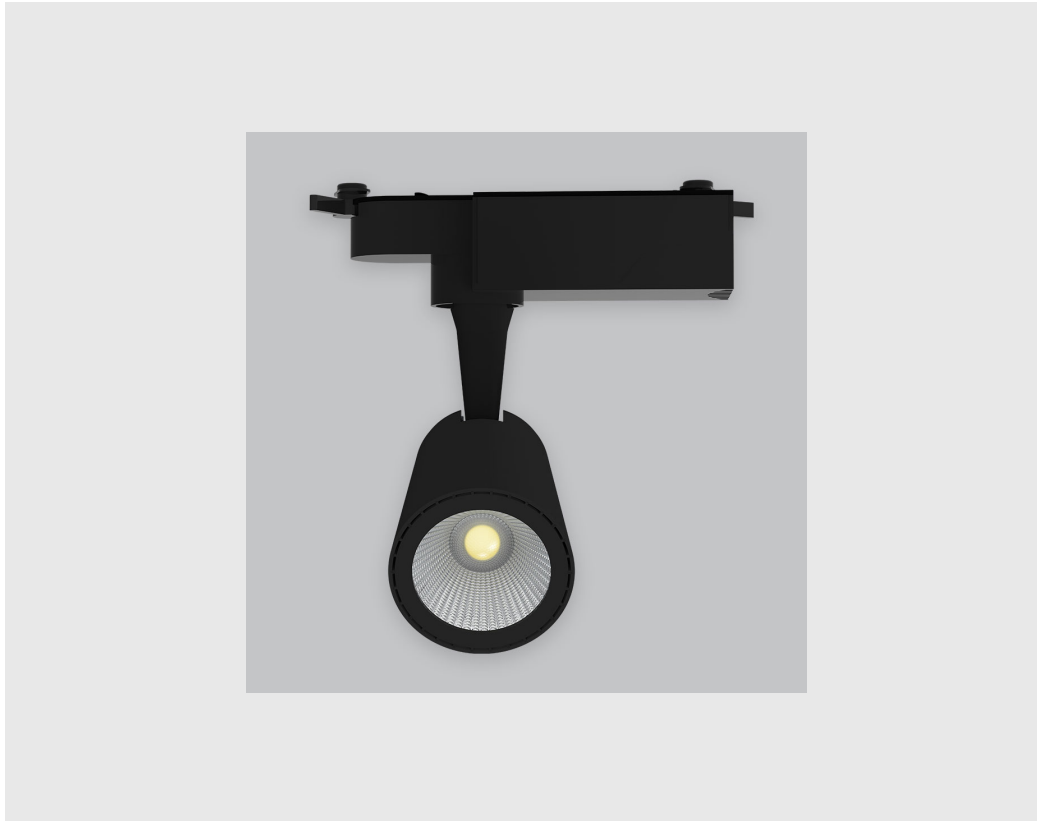

Image not found or type unknown

Variant 19

**Article number- - 4003-
2.4.2.4.4.1.7.1.1.6.0.1.1.2**

Specifications

1. Control = DALI-2 DT8
2. CRI = >90
3. Lumen Type = High
4. CCT (Colour Temperature) = 6500K
5. Beam Angle = 0° - 15°
6. Material Colour = Black
7. Distribution = Direct
8. Reflector = NA
9. Life of LED = L70 @50,000h
10. Watt = 11W - 20W
11. SDCM = SDCM = < 3
12. Mounting Type = Track Mounted
13. Dimension = 50mm-100mm
14. Optics = Lens & Reflector

Astro Track Light has :

- Luminaire housing of die cast-aluminium
- Premium powder coat
- Highly durable and in white finish
- Adjustable lighting
- 90° inclination on the horizontal plane
- 355° rotation around the vertical axis
- Angle can be directed as required
- For specific areas or to accentuate a feature
- Zero multiple shadows
- LED with effective colour rendering
- Overflowing colours with soft light and shadow
- Interpretation of the real environment light and colours
- High colour rendering