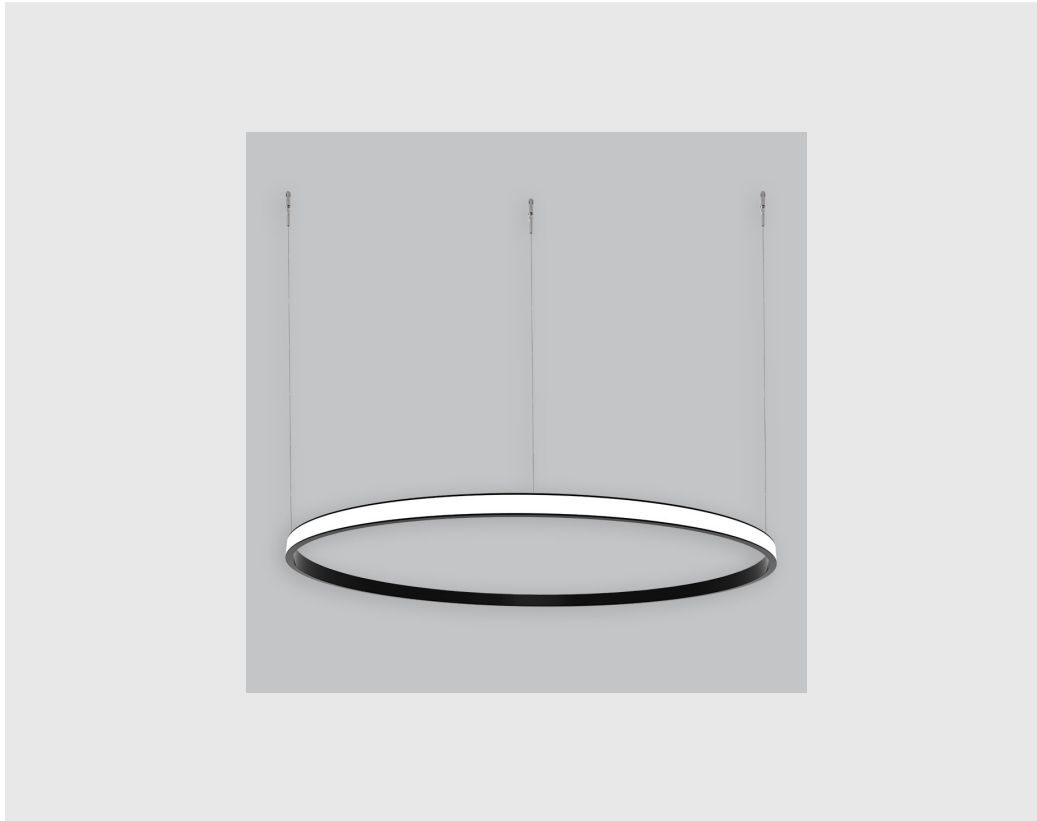

Image not found or type unknown

Variant 19

**Article number- - 7006-
2.4.2.4.1.1.1.1.7.1.0.1.1.3**

Specifications

1. Control = DALI-2 DT8
2. CRI = >90
3. Lumen Type = High
4. CCT (Colour Temperature) = 6500K
5. Mounting Type = Pendant
6. Material Colour = Black
7. Dimension = NA
8. Distribution = Direct
9. Optics = PMMA Diffuser
10. Reflector = NA
11. Life of LED = L70 @50,000h
12. Beam Angle = 90° - 110°
13. Watt = 21W - 30W
14. SDCM = SDCM = < 3

Unik Outer Lit Ring has :

- Outer lit ring with 20mm height
- Luminaire housing of aluminium
- Surface powder coated
- LED PCB mounted
- Bottom opening for easy maintenance
- Pendant with cable suspension
- Quick mounting system
- M6 bolt for M6 fastener
- Creates a beautiful scenery of lighting
- Uniform illumination
- Energy-efficient LED with color rendering