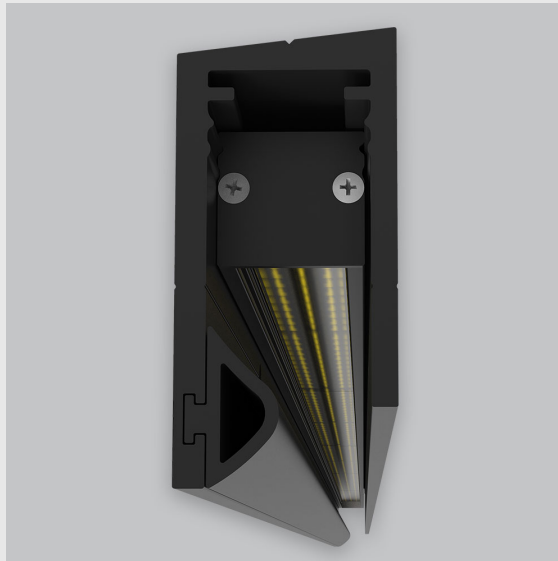

Variant 19 - 5003-2.4.2.4.2.1.4.1.1.4.0.1.1.1

Available Filters

1. Control = DALI-2 DT8
2. CRI = >90
3. Lumen Type = High
4. CCT (Colour Temperature) = 6500K
5. Beam Angle = 0° - 15°
6. Mounting Type = Surface
7. Material Colour = Black
8. Dimension = 1201mm - 2400mm
9. Distribution = Direct
10. Reflector = NA
11. Life of LED = L70 @50,000h
12. Watt = 1W - 10W
13. SDCM = SDCM = < 3
14. Optics = Lens

P2 Vertical Wall Grazer with Visor has :

- Luminaire housing made of extruded aluminium
- Grazes walls vertically
- Accentuates surface textures better
- Reduces hotspots and dead zones
- Custom engineered
- Precision optics provide a narrow 10° beam
- Accommodates a wide range of wall heights
- Perfect longitudinal glare reduction
- Uniform illumination
- Energy efficient LED with effective colour rendering