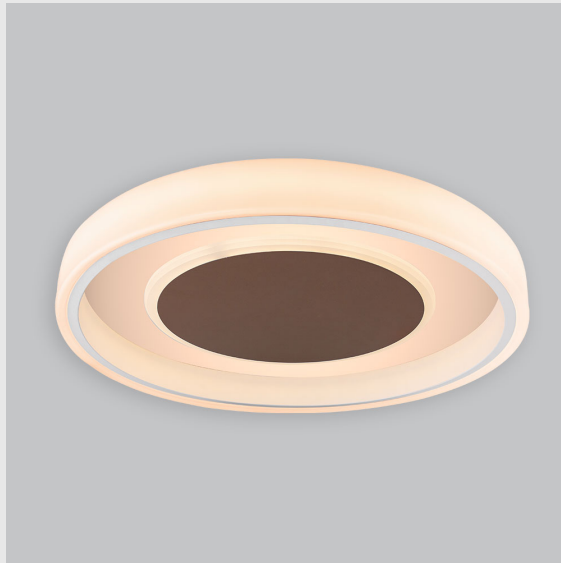

Variant 19 - 7021-2.2.2.4.1.1.1.1.70.0.1.1.3

Available Filters

1. Control = DALI-2 DT8
2. CRI = >90
3. Lumen Type = High
4. CCT (Colour Temperature) = 4000K
5. Mounting Type = Pendant
6. Material Colour = Black
7. Dimension = NA
8. Distribution = Direct
9. Optics = NA
10. Reflector = NA
11. Life of LED = L70 @50,000h
12. Beam Angle = 90° - 110°
13. Watt = 21W - 30W
14. SDCM = SDCM = < 3

Fire Fox Ring fixture has :

- Concentric circles molded in acrylic
- Topped with aluminium details
- Multiple sizes available
- Luminaire housing of aluminium + acrylic
- For home decoration & professional environments
- Surface powder coat and LED PCB mounted
- Bottom opening for easy maintenance
- Pendant with cable suspension with quick mounting system
- M6 bolt for M6 fastener
- High performance Acrylic
- Uniform illumination
- Energy-efficient LED with color rendering