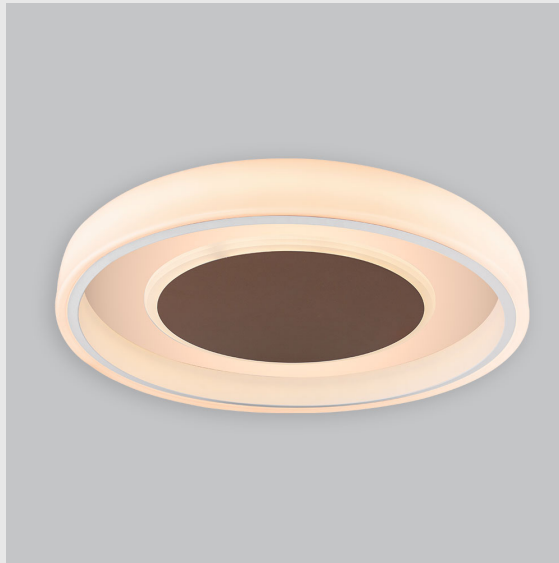

Variant 19 - 7021-2.2.2.4.1.1.1.1.70.0.1.1.3

Available Filters

1. Control = DALI-2 DT8
2. CRI = >90
3. Lumen Type = High
4. CCT (Colour Temperature) = 4000K
5. Mounting Type = Pendant
6. Material Colour = Black
7. Dimension = NA
8. Distribution = Direct
9. Optics = NA
10. Reflector = NA
11. Life of LED = L70 @50,000h
12. Beam Angle = 90° - 110°
13. Watt = 21W - 30W
14. SDCM = SDCM = < 3

Fire Fox Ring fixture has :

- Concentric circles molded in acrylic
- Topped with aluminium details
- Multiple sizes available
- Luminaire housing of aluminium + acrylic
- For home decoration & professional environments
- Surface powder coat and LED PCB mounted
- Bottom opening for easy maintenance
- Pendant with cable suspension with quick mounting system
- M6 bolt for M6 fastener
- High performance Acrylic
- Uniform illumination
- Energy-efficient LED with color rendering