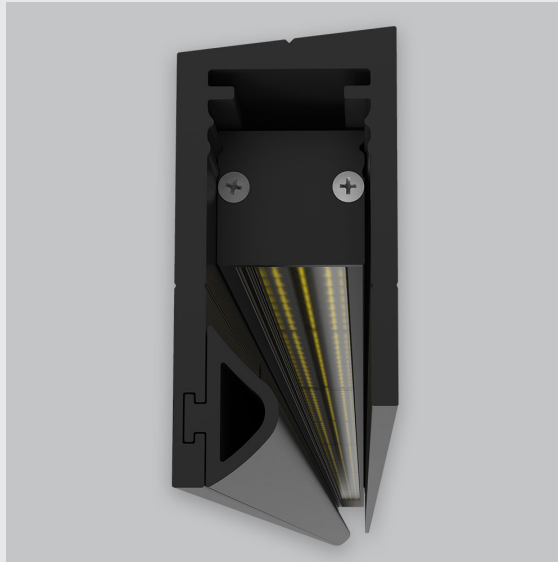

Variant 19 - 5003-2.4.2.4.2.1.4.1.1.4.0.1.1.1

Available Filters

1. Control = DALI-2 DT8
2. CRI = >90
3. Lumen Type = High
4. CCT (Colour Temperature) = 6500K
5. Beam Angle = 0° - 15°
6. Mounting Type = Surface
7. Material Colour = Black
8. Dimension = 1201mm - 2400mm
9. Distribution = Direct
10. Reflector = NA
11. Life of LED = L70 @50,000h
12. Watt = 1W - 10W
13. SDCM = SDCM = < 3
14. Optics = Lens

P2 Vertical Wall Grazer with Visor has :

- Luminaire housing made of extruded aluminium
- Grazes walls vertically
- Accentuates surface textures better
- Reduces hotspots and dead zones
- Custom engineered
- Precision optics provide a narrow 10° beam
- Accommodates a wide range of wall heights
- Perfect longitudinal glare reduction
- Uniform illumination
- Energy efficient LED with effective colour rendering