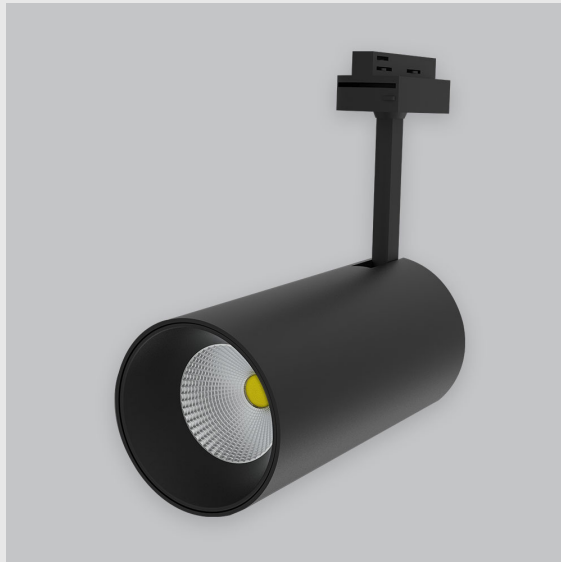

Variant 19 - 4001-2.4.2.4.0.1.0.1.1.4.0.1.1.2

Available Filters

1. Control = DALI-2 DT8
2. CRI = >90
3. Lumen Type = High
4. CCT (Colour Temperature) = 6500K
5. Beam Angle = 0° - 15°
6. Material Colour = Black
7. Distribution = Direct
8. Dimension = NA
9. Mounting Type = NA
10. Reflector = NA
11. Life of LED = L70 @50,000h
12. Watt = 11W - 20W
13. SDCM = SDCM = < 3
14. Optics = Lens

Phoenix Track Light has :

- Luminaire housing of die cast-aluminum
- Round recessed spotlight
- Surface powder coated
- COB (Chip on Board) technology
- Zero multiple shadows
- LED with effective colour rendering
- Overflowing colours with soft light and shadow
- Interpretation of the real environment light and colours
- Perfect longitudinal glare reduction
- Uniform light distribution
- No lateral spill for superior wall wash applications
- High colour rendering