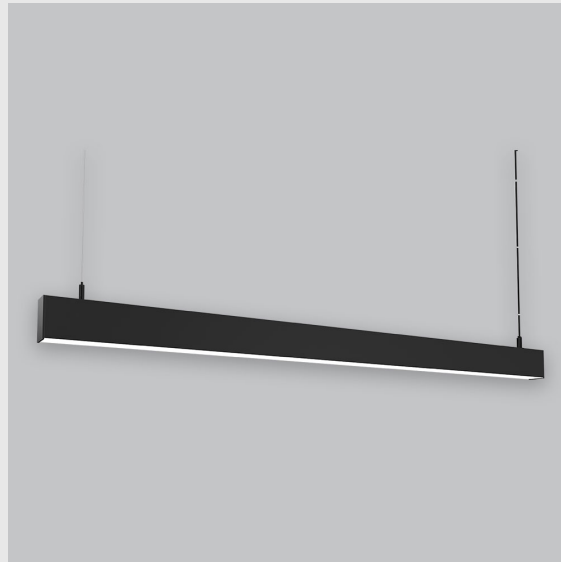

Variant 19 - 1002-1- 1.4.2.2.1.1.1.1.7.1.0.1.1.1

Available Filters

1. Control = ON-OFF
(FLICKER FREE)
2. CRI = >90
3. Lumen Type = Low
4. CCT (Colour
Temperature) = 6500K
5. Mounting Type =
Pendant
6. Material Colour = Black
7. Dimension = 300mm -
600mm
8. Distribution = Direct
9. Optics = PMMA Diffuser
10. Reflector = NA
11. Life of LED = L70
@50,000h
12. Beam Angle = 90° -
110°
13. Watt = 1W - 10W
14. SDCM = SDCM = < 3

Viraj 45 linear fixture has :

- No visible screw
- Surface powder coated
- Luminaire housing of extruded aluminium
- LED PCB mounted on insert design with heat sink
- Snap-fit system • Bottom opening for easy maintenance
- Pendant with cable suspension
- M6 bolt for M6 fastener
- High-performance PMMA diffuser
- Energy-efficient LED