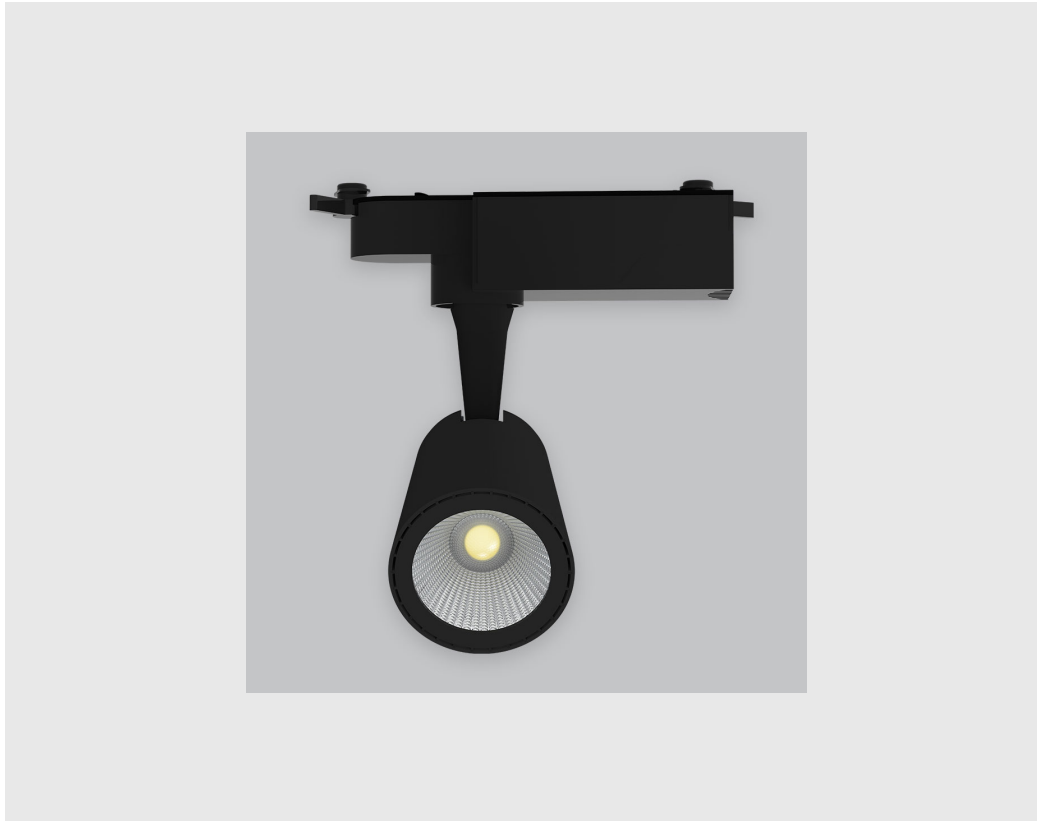

### Specifications

1. Control = DALI-2 DT8
2. CRI = >90
3. Lumen Type = High
4. CCT (Colour Temperature) = 5700K
5. Beam Angle = 0° - 15°
6. Material Colour = Black
7. Distribution = Direct
8. Reflector = NA
9. Life of LED = L70 @50,000h
10. Watt = 11W - 20W
11. SDCM = SDCM = < 3
12. Mounting Type = Track Mounted
13. Dimension = 50mm-100mm
14. Optics = Lens & Reflector

Astro Track Light has :

- Luminaire housing of die cast-aluminium
- Premium powder coat
- Highly durable and in white finish
- Adjustable lighting
- 90° inclination on the horizontal plane
- 355° rotation around the vertical axis
- Angle can be directed as required
- For specific areas or to accentuate a feature
- Zero multiple shadows
- LED with effective colour rendering
- Overflowing colours with soft light and shadow
- Interpretation of the real environment light and colours
- High colour rendering