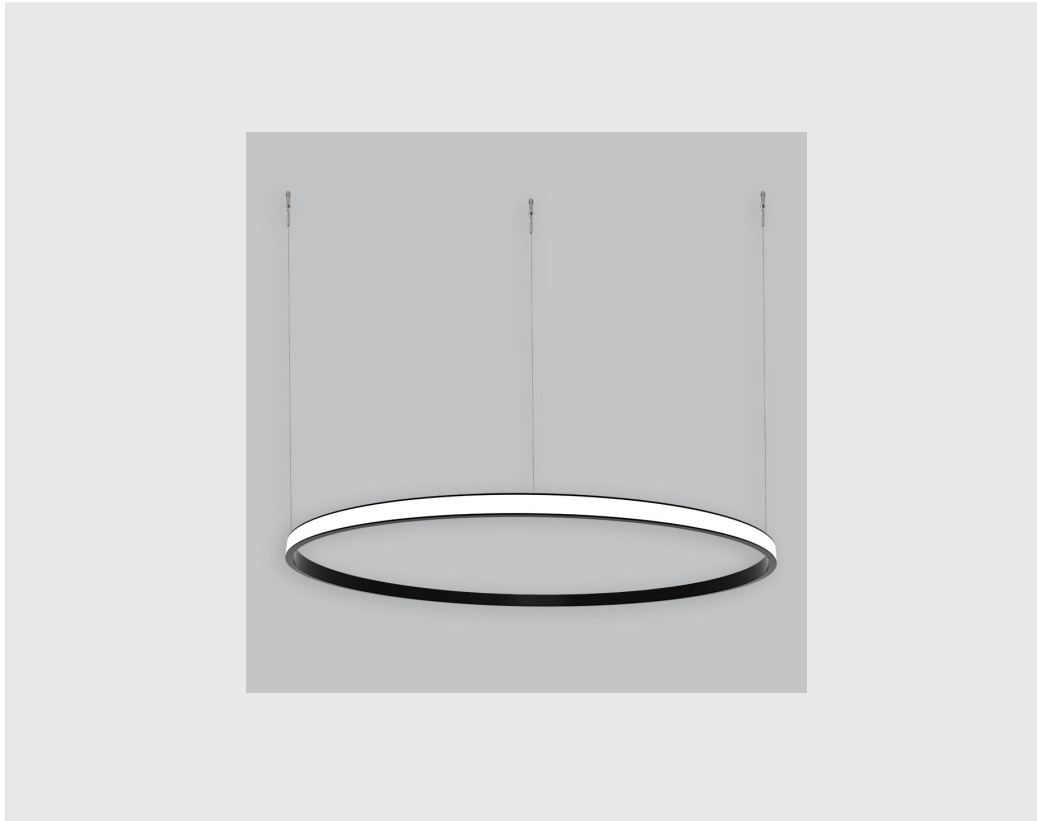

Image not found or type unknown

Variant 18

**Article number- - 7006-
2.3.2.4.1.1.1.1.7.1.0.1.1.3**

Specifications

1. Control = DALI-2 DT8
2. CRI = >90
3. Lumen Type = High
4. CCT (Colour Temperature) = 5700K
5. Mounting Type = Pendant
6. Material Colour = Black
7. Dimension = NA
8. Distribution = Direct
9. Optics = PMMA Diffuser
10. Reflector = NA
11. Life of LED = L70 @50,000h
12. Beam Angle = 90° - 110°
13. Watt = 21W - 30W
14. SDCM = SDCM = < 3

Unik Outer Lit Ring has :

- Outer lit ring with 20mm height
- Luminaire housing of aluminium
- Surface powder coated
- LED PCB mounted
- Bottom opening for easy maintenance
- Pendant with cable suspension
- Quick mounting system
- M6 bolt for M6 fastener
- Creates a beautiful scenery of lighting
- Uniform illumination
- Energy-efficient LED with color rendering