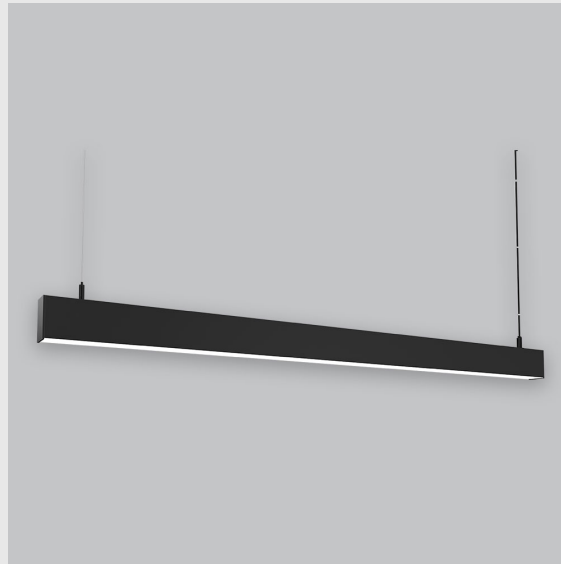

## **Variant 18 - 1002-1- 1.3.2.2.1.1.1.1.7.1.0.1.1.1**

### **Available Filters**

1. Control = ON-OFF  
(FLICKER FREE)
2. CRI = >90
3. Lumen Type = Low
4. CCT (Colour  
Temperature) = 5700K
5. Mounting Type =  
Pendant
6. Material Colour = Black
7. Dimension = NA
8. Distribution = Direct
9. Optics = PMMA Diffuser
10. Reflector = NA
11. Life of LED = L70  
@50,000h
12. Beam Angle = 90° -  
110°
13. Watt = 1W - 10W
14. SDCM = SDCM = < 3

Viraj 45 linear fixture has :

- No visible screw
- Surface powder coated
- Luminaire housing of extruded aluminium
- LED PCB mounted on insert design with heat sink
- Snap-fit system • Bottom opening for easy maintenance
- Pendant with cable suspension
- M6 bolt for M6 fastener
- High-performance PMMA diffuser
- Energy-efficient LED