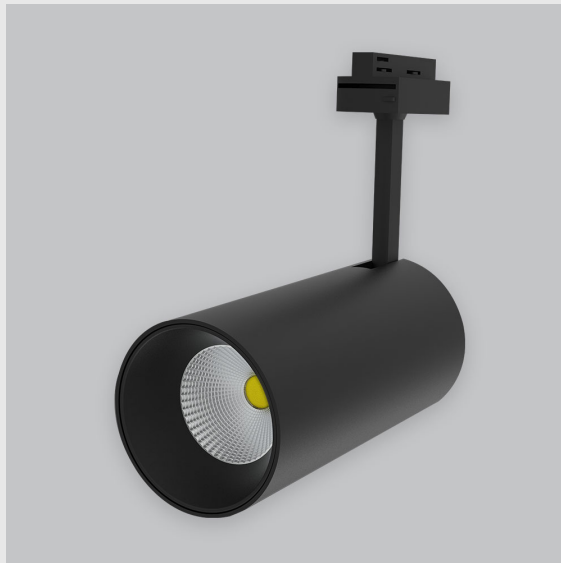

## Variant 18 - 4001-2.3.2.4.0.1.0.1.1.4.0.1.1.2

### Available Filters

1. Control = DALI-2 DT8
2. CRI = >90
3. Lumen Type = High
4. CCT (Colour Temperature) = 5700K
5. Beam Angle = 0° - 15°
6. Material Colour = Black
7. Distribution = Direct
8. Dimension = 301mm-600mm
9. Mounting Type = NA
10. Reflector = NA
11. Life of LED = L70 @50,000h
12. Watt = 11W - 20W
13. SDCM = SDCM = < 3
14. Optics = Lens

Phoenix Track Light has :

- Luminaire housing of die cast-aluminum
- Round recessed spotlight
- Surface powder coated
- COB (Chip on Board) technology
- Zero multiple shadows
- LED with effective colour rendering
- Overflowing colours with soft light and shadow
- Interpretation of the real environment light and colours
- Perfect longitudinal glare reduction
- Uniform light distribution
- No lateral spill for superior wall wash applications
- High colour rendering