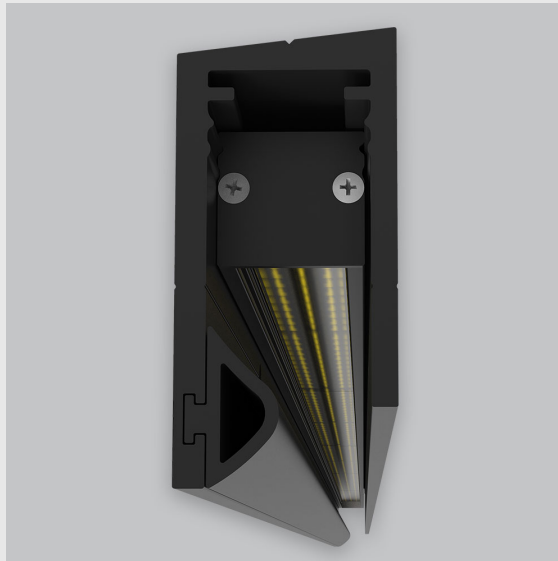

Variant 18 - 5003-2.3.2.4.2.1.4.1.1.4.0.1.1.1

Available Filters

1. Control = DALI-2 DT8
2. CRI = >90
3. Lumen Type = High
4. CCT (Colour Temperature) = 5700K
5. Beam Angle = 0° - 15°
6. Mounting Type = Surface
7. Material Colour = Black
8. Dimension = 1201mm - 2400mm
9. Distribution = Direct
10. Reflector = NA
11. Life of LED = L70 @50,000h
12. Watt = 1W - 10W
13. SDCM = SDCM = < 3
14. Optics = Lens

P2 Vertical Wall Grazer with Visor has :

- Luminaire housing made of extruded aluminium
- Grazes walls vertically
- Accentuates surface textures better
- Reduces hotspots and dead zones
- Custom engineered
- Precision optics provide a narrow 10° beam
- Accommodates a wide range of wall heights
- Perfect longitudinal glare reduction
- Uniform illumination
- Energy efficient LED with effective colour rendering