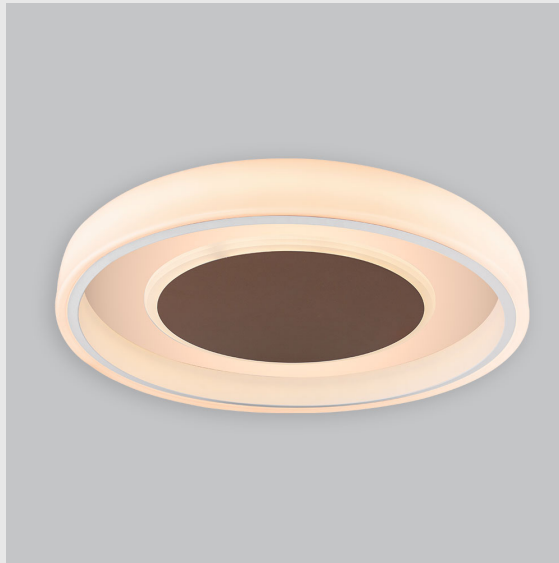

Variant 18 - 7021-2.3.2.4.1.1.1.1.70.0.1.1.3

Available Filters

1. Control = DALI-2 DT8
2. CRI = >90
3. Lumen Type = High
4. CCT (Colour Temperature) = 5700K
5. Mounting Type = Pendant
6. Material Colour = Black
7. Dimension = NA
8. Distribution = Direct
9. Optics = NA
10. Reflector = NA
11. Life of LED = L70 @50,000h
12. Beam Angle = 90° - 110°
13. Watt = 21W - 30W
14. SDCM = SDCM = < 3

Fire Fox Ring fixture has :

- Concentric circles molded in acrylic
- Topped with aluminium details
- Multiple sizes available
- Luminaire housing of aluminium + acrylic
- For home decoration & professional environments
- Surface powder coat and LED PCB mounted
- Bottom opening for easy maintenance
- Pendant with cable suspension with quick mounting system
- M6 bolt for M6 fastener
- High performance Acrylic
- Uniform illumination
- Energy-efficient LED with color rendering