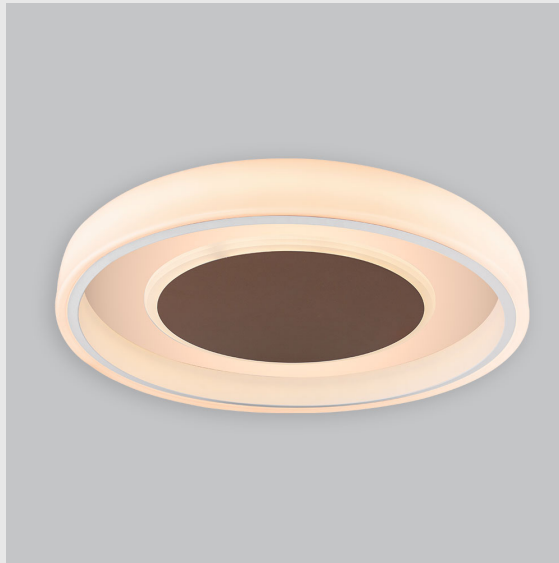

## Variant 18 - 7021-2.3.2.4.1.1.1.1.70.0.1.1.3

### Available Filters

1. Control = DALI-2 DT8
2. CRI = >90
3. Lumen Type = High
4. CCT (Colour Temperature) = 5700K
5. Mounting Type = Pendant
6. Material Colour = Black
7. Dimension = NA
8. Distribution = Direct
9. Optics = NA
10. Reflector = NA
11. Life of LED = L70 @50,000h
12. Beam Angle = 90° - 110°
13. Watt = 21W - 30W
14. SDCM = SDCM = < 3

Fire Fox Ring fixture has :

- Concentric circles molded in acrylic
- Topped with aluminium details
- Multiple sizes available
- Luminaire housing of aluminium + acrylic
- For home decoration & professional environments
- Surface powder coat and LED PCB mounted
- Bottom opening for easy maintenance
- Pendant with cable suspension with quick mounting system
- M6 bolt for M6 fastener
- High performance Acrylic
- Uniform illumination
- Energy-efficient LED with color rendering