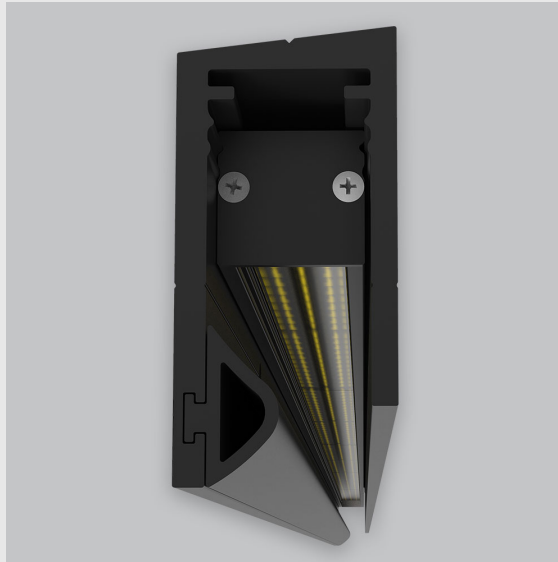

Variant 18 - 5003-2.3.2.4.2.1.4.1.1.4.0.1.1.1

Available Filters

1. Control = DALI-2 DT8
2. CRI = >90
3. Lumen Type = High
4. CCT (Colour Temperature) = 5700K
5. Beam Angle = 0° - 15°
6. Mounting Type = Surface
7. Material Colour = Black
8. Dimension = 1201mm - 2400mm
9. Distribution = Direct
10. Reflector = NA
11. Life of LED = L70 @50,000h
12. Watt = 1W - 10W
13. SDCM = SDCM = < 3
14. Optics = Lens

P2 Vertical Wall Grazer with Visor has :

- Luminaire housing made of extruded aluminium
- Grazes walls vertically
- Accentuates surface textures better
- Reduces hotspots and dead zones
- Custom engineered
- Precision optics provide a narrow 10° beam
- Accommodates a wide range of wall heights
- Perfect longitudinal glare reduction
- Uniform illumination
- Energy efficient LED with effective colour rendering