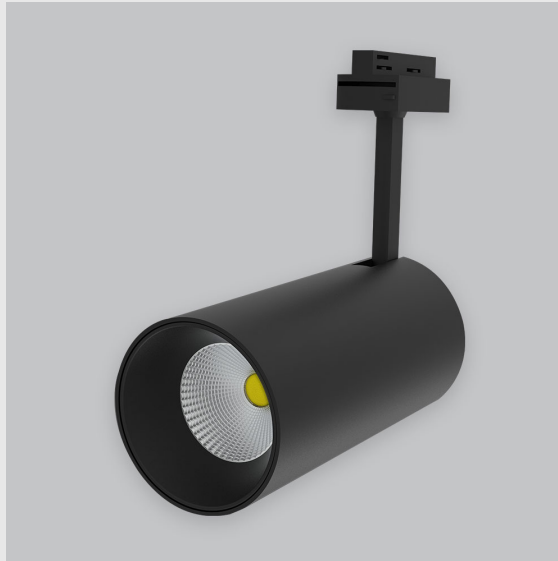

Variant 18 - 4001-2.3.2.4.0.1.0.1.1.4.0.1.1.2

Available Filters

1. Control = DALI-2 DT8
2. CRI = >90
3. Lumen Type = High
4. CCT (Colour Temperature) = 5700K
5. Beam Angle = 0° - 15°
6. Material Colour = Black
7. Distribution = Direct
8. Dimension = 301mm-600mm
9. Mounting Type = NA
10. Reflector = NA
11. Life of LED = L70 @50,000h
12. Watt = 11W - 20W
13. SDCM = SDCM = < 3
14. Optics = Lens

Phoenix Track Light has :

- Luminaire housing of die cast-aluminum
- Round recessed spotlight
- Surface powder coated
- COB (Chip on Board) technology
- Zero multiple shadows
- LED with effective colour rendering
- Overflowing colours with soft light and shadow
- Interpretation of the real environment light and colours
- Perfect longitudinal glare reduction
- Uniform light distribution
- No lateral spill for superior wall wash applications
- High colour rendering