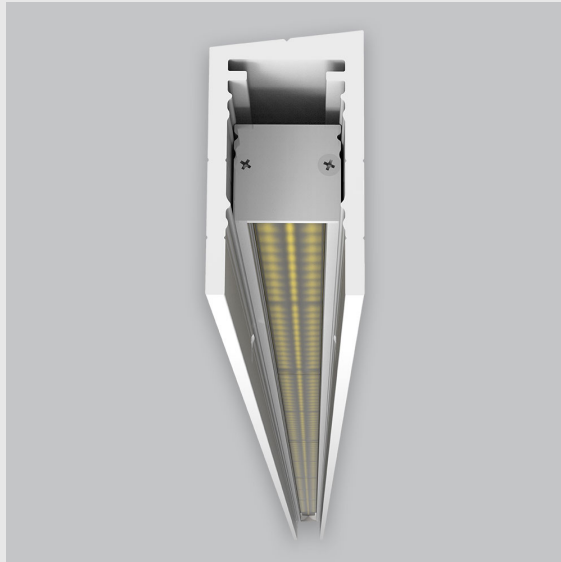

## Variant 18 - 5002-2.3.2.4.2.1.4.1.1.4.0.1.1.1

### Available Filters

1. Control = DALI-2 DT8
2. CRI = >90
3. Lumen Type = High
4. CCT (Colour Temperature) = 5700K
5. Beam Angle = 0° - 15°
6. Mounting Type = Surface
7. Material Colour = Black
8. Dimension = 1201mm - 2400mm
9. Distribution = Direct
10. Reflector = NA
11. Life of LED = L70 @50,000h
12. Watt = 1W - 10W
13. SDCM = SDCM = < 3
14. Optics = Lens

P2 Vertical Wall Grazer has :

- Luminaire housing made of extruded aluminium
- Grazes walls
- Accentuates surface textures better
- Reduces hotspots and dead zones
- Custom engineered
- Precision optics provide a narrow 10° beam
- Accommodates a wide range of wall heights
- Perfect longitudinal glare reduction
- Uniform illumination
- Energy efficient LED with effective colour rendering