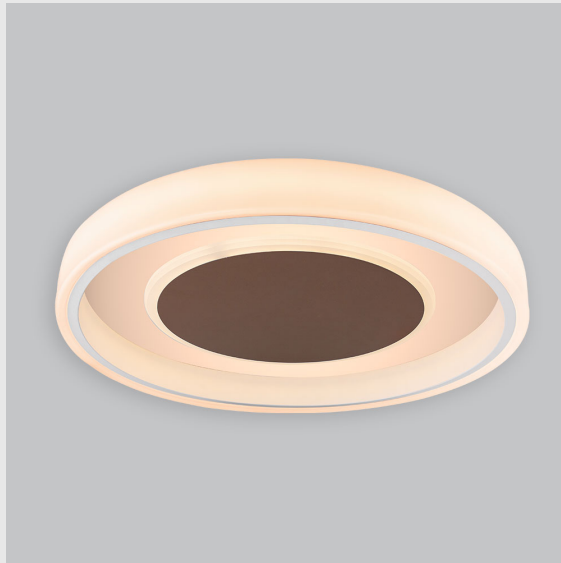

Variant 18 - 7021-2.3.2.4.1.1.1.1.70.0.1.1.3

Available Filters

1. Control = DALI-2 DT8
2. CRI = >90
3. Lumen Type = High
4. CCT (Colour Temperature) = 5700K
5. Mounting Type = Pendant
6. Material Colour = Black
7. Dimension = NA
8. Distribution = Direct
9. Optics = NA
10. Reflector = NA
11. Life of LED = L70 @50,000h
12. Beam Angle = 90° - 110°
13. Watt = 21W - 30W
14. SDCM = SDCM = < 3

Fire Fox Ring fixture has :

- Concentric circles molded in acrylic
- Topped with aluminium details
- Multiple sizes available
- Luminaire housing of aluminium + acrylic
- For home decoration & professional environments
- Surface powder coat and LED PCB mounted
- Bottom opening for easy maintenance
- Pendant with cable suspension with quick mounting system
- M6 bolt for M6 fastener
- High performance Acrylic
- Uniform illumination
- Energy-efficient LED with color rendering