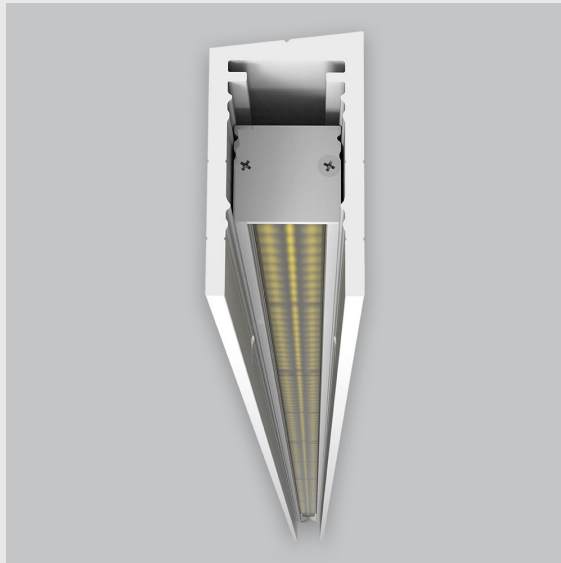

## Variant 18 - 5002-2.3.2.4.2.1.4.1.1.4.0.1.1.1

### Available Filters

1. Control = DALI-2 DT8
2. CRI = >90
3. Lumen Type = High
4. CCT (Colour Temperature) = 5700K
5. Beam Angle = 0° - 15°
6. Mounting Type = Surface
7. Material Colour = Black
8. Dimension = 1201mm - 2400mm
9. Distribution = Direct
10. Reflector = NA
11. Life of LED = L70 @50,000h
12. Watt = 1W - 10W
13. SDCM = SDCM = < 3
14. Optics = Lens

P2 Vertical Wall Grazer has :

- Luminaire housing made of extruded aluminium
- Grazes walls
- Accentuates surface textures better
- Reduces hotspots and dead zones
- Custom engineered
- Precision optics provide a narrow 10° beam
- Accommodates a wide range of wall heights
- Perfect longitudinal glare reduction
- Uniform illumination
- Energy efficient LED with effective colour rendering