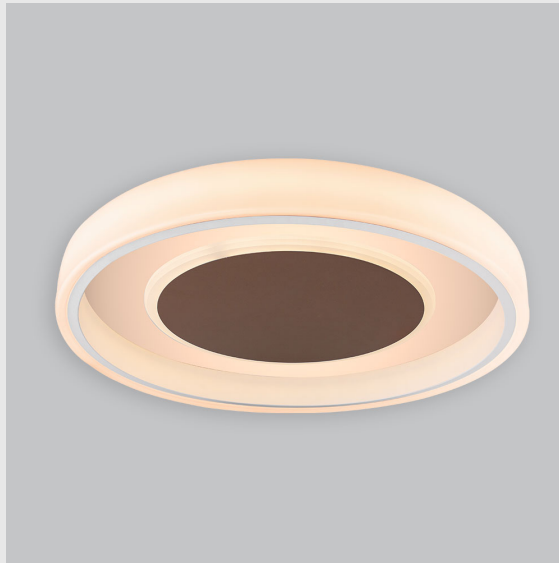

Variant 18 - 7021-2.3.2.4.1.1.1.1.70.0.1.1.3

Available Filters

1. Control = DALI-2 DT8
2. CRI = >90
3. Lumen Type = High
4. CCT (Colour Temperature) = 5700K
5. Mounting Type = Pendant
6. Material Colour = Black
7. Dimension = 300mm - 600mm
8. Distribution = Direct
9. Optics = NA
10. Reflector = NA
11. Life of LED = L70 @50,000h
12. Beam Angle = 90° - 110°
13. Watt = 21W - 30W
14. SDCM = SDCM = < 3

Fire Fox Ring fixture has :

- Concentric circles molded in acrylic
- Topped with aluminium details
- Multiple sizes available
- Luminaire housing of aluminium + acrylic
- For home decoration & professional environments
- Surface powder coat and LED PCB mounted
- Bottom opening for easy maintenance
- Pendant with cable suspension with quick mounting system
- M6 bolt for M6 fastener
- High performance Acrylic
- Uniform illumination
- Energy-efficient LED with color rendering