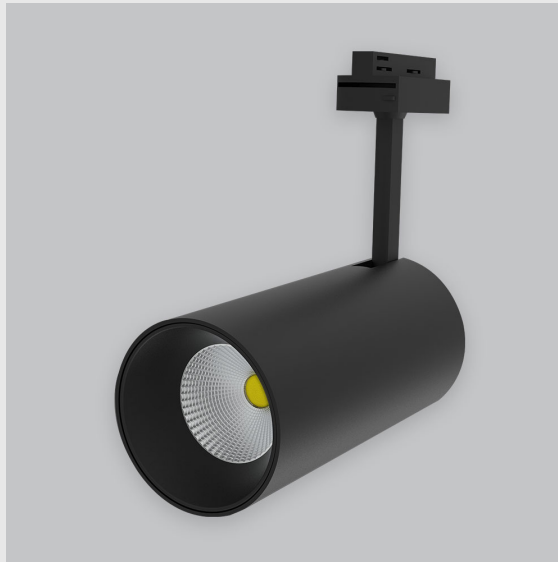

Variant 18 - 4001-2.3.2.4.0.1.0.1.1.4.0.1.1.2

Available Filters

1. Control = DALI-2 DT8
2. CRI = >90
3. Lumen Type = High
4. CCT (Colour Temperature) = 5700K
5. Beam Angle = 0° - 15°
6. Material Colour = Black
7. Distribution = Direct
8. Dimension = NA
9. Mounting Type = NA
10. Reflector = NA
11. Life of LED = L70 @50,000h
12. Watt = 11W - 20W
13. SDCM = SDCM = < 3
14. Optics = Lens

Phoenix Track Light has :

- Luminaire housing of die cast-aluminum
- Round recessed spotlight
- Surface powder coated
- COB (Chip on Board) technology
- Zero multiple shadows
- LED with effective colour rendering
- Overflowing colours with soft light and shadow
- Interpretation of the real environment light and colours
- Perfect longitudinal glare reduction
- Uniform light distribution
- No lateral spill for superior wall wash applications
- High colour rendering