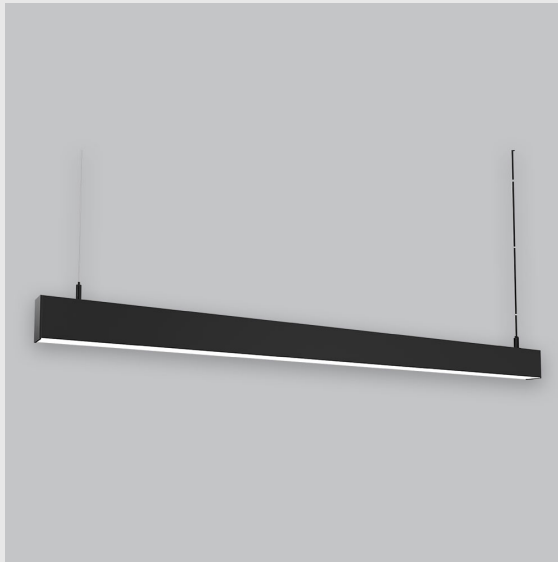

## **Variant 18 - 1002-1- 1.3.2.2.1.1.1.1.7.1.0.1.1.1**

### **Available Filters**

1. Control = ON-OFF  
(FLICKER FREE)
2. CRI = >90
3. Lumen Type = Low
4. CCT (Colour  
Temperature) = 5700K
5. Mounting Type =  
Pendant
6. Material Colour = Black
7. Dimension = 300mm -  
600mm
8. Distribution = Direct
9. Optics = PMMA Diffuser
10. Reflector = NA
11. Life of LED = L70  
@50,000h
12. Beam Angle = 90° -  
110°
13. Watt = 1W - 10W
14. SDCM = SDCM = < 3

Viraj 45 linear fixture has :

- No visible screw
- Surface powder coated
- Luminaire housing of extruded aluminium
- LED PCB mounted on insert design with heat sink
- Snap-fit system • Bottom opening for easy maintenance
- Pendant with cable suspension
- M6 bolt for M6 fastener
- High-performance PMMA diffuser
- Energy-efficient LED