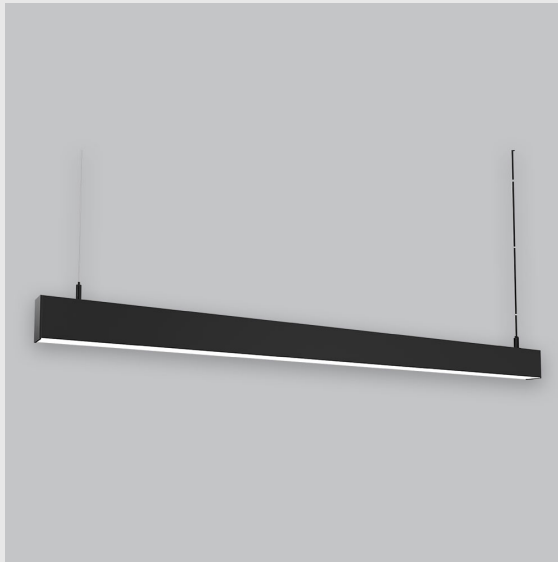

Variant 18 - 1002-1- 1.3.2.2.1.1.1.1.7.1.0.1.1.1

Available Filters

1. Control = ON-OFF
(FLICKER FREE)
2. CRI = >90
3. Lumen Type = Low
4. CCT (Colour
Temperature) = 5700K
5. Mounting Type =
Pendant
6. Material Colour = Black
7. Dimension = 300mm -
600mm
8. Distribution = Direct
9. Optics = PMMA Diffuser
10. Reflector = NA
11. Life of LED = L70
@50,000h
12. Beam Angle = 90° -
110°
13. Watt = 1W - 10W
14. SDCM = SDCM = < 3

Viraj 45 linear fixture has :

- No visible screw
- Surface powder coated
- Luminaire housing of extruded aluminium
- LED PCB mounted on insert design with heat sink
- Snap-fit system • Bottom opening for easy maintenance
- Pendant with cable suspension
- M6 bolt for M6 fastener
- High-performance PMMA diffuser
- Energy-efficient LED