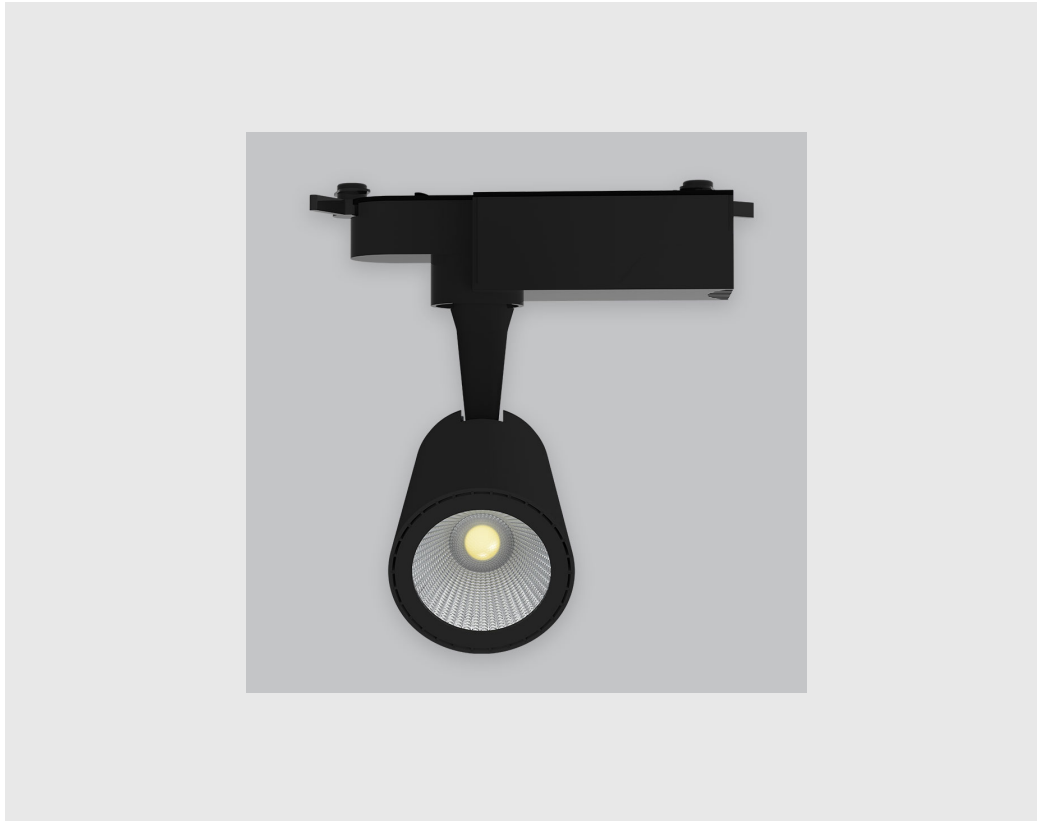

Image not found or type unknown

Variant 17

**Article number- - 4003-
2.2.2.4.4.1.7.1.1.6.0.1.1.2**

Specifications

1. Control = DALI-2 DT8
2. CRI = >90
3. Lumen Type = High
4. CCT (Colour Temperature) = 4000K
5. Beam Angle = 0° - 15°
6. Material Colour = Black
7. Distribution = Direct
8. Reflector = NA
9. Life of LED = L70 @50,000h
10. Watt = 11W - 20W
11. SDCM = SDCM = < 3
12. Mounting Type = Track Mounted
13. Dimension = 50mm-100mm
14. Optics = Lens & Reflector

Astro Track Light has :

- Luminaire housing of die cast-aluminium
- Premium powder coat
- Highly durable and in white finish
- Adjustable lighting
- 90° inclination on the horizontal plane
- 355° rotation around the vertical axis
- Angle can be directed as required
- For specific areas or to accentuate a feature
- Zero multiple shadows
- LED with effective colour rendering
- Overflowing colours with soft light and shadow
- Interpretation of the real environment light and colours
- High colour rendering