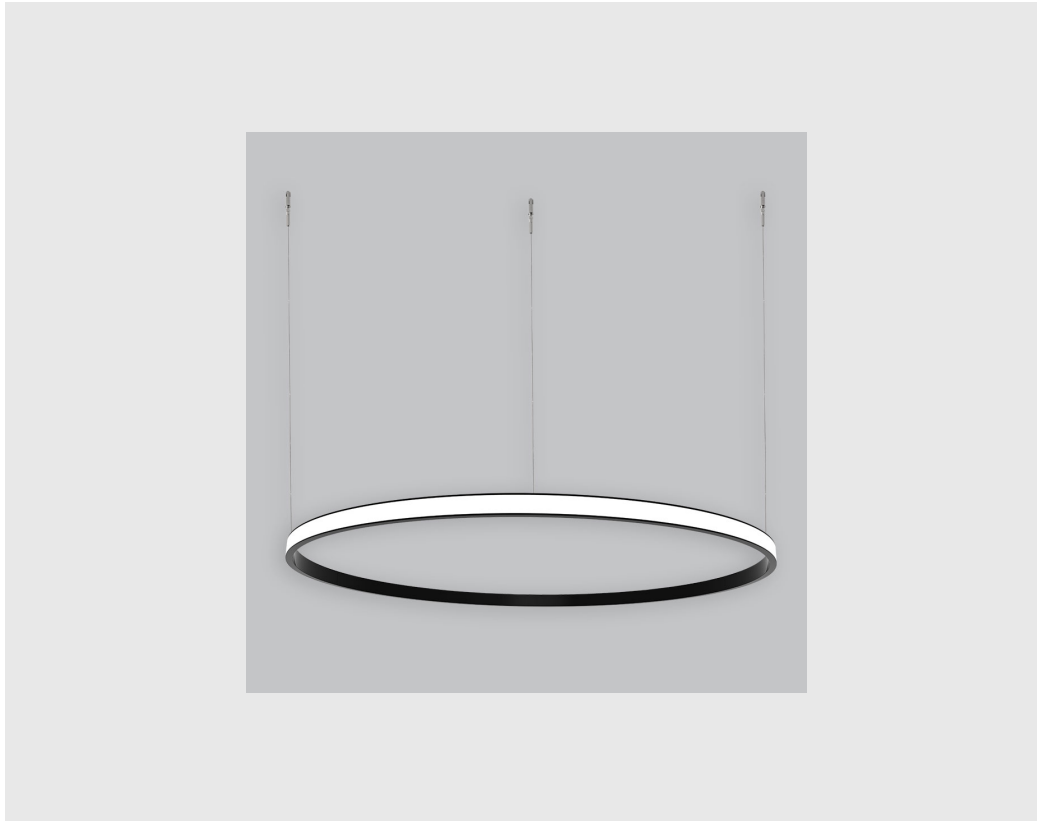

Image not found or type unknown

Variant 17

**Article number- - 7006-
2.2.2.4.1.1.1.1.7.1.0.1.1.3**

Specifications

1. Control = DALI-2 DT8
2. CRI = >90
3. Lumen Type = High
4. CCT (Colour Temperature) = 4000K
5. Mounting Type = Pendant
6. Material Colour = Black
7. Dimension = NA
8. Distribution = Direct
9. Optics = PMMA Diffuser
10. Reflector = NA
11. Life of LED = L70 @50,000h
12. Beam Angle = 90° - 110°
13. Watt = 21W - 30W
14. SDCM = SDCM = < 3

Unik Outer Lit Ring has :

- Outer lit ring with 20mm height
- Luminaire housing of aluminium
- Surface powder coated
- LED PCB mounted
- Bottom opening for easy maintenance
- Pendant with cable suspension
- Quick mounting system
- M6 bolt for M6 fastener
- Creates a beautiful scenery of lighting
- Uniform illumination
- Energy-efficient LED with color rendering