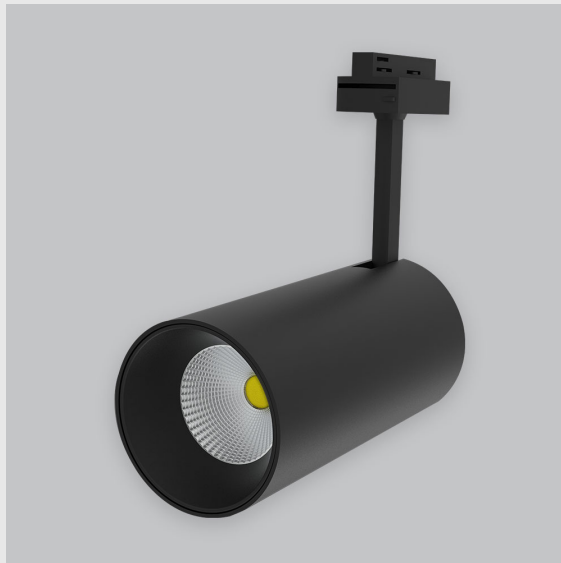

Variant 17 - 4001-2.2.2.4.0.1.0.1.1.4.0.1.1.2

Available Filters

1. Control = DALI-2 DT8
2. CRI = >90
3. Lumen Type = High
4. CCT (Colour Temperature) = 4000K
5. Beam Angle = 0° - 15°
6. Material Colour = Black
7. Distribution = Direct
8. Dimension = 301mm-600mm
9. Mounting Type = NA
10. Reflector = NA
11. Life of LED = L70 @50,000h
12. Watt = 11W - 20W
13. SDCM = SDCM = < 3
14. Optics = Lens

Phoenix Track Light has :

- Luminaire housing of die cast-aluminum
- Round recessed spotlight
- Surface powder coated
- COB (Chip on Board) technology
- Zero multiple shadows
- LED with effective colour rendering
- Overflowing colours with soft light and shadow
- Interpretation of the real environment light and colours
- Perfect longitudinal glare reduction
- Uniform light distribution
- No lateral spill for superior wall wash applications
- High colour rendering