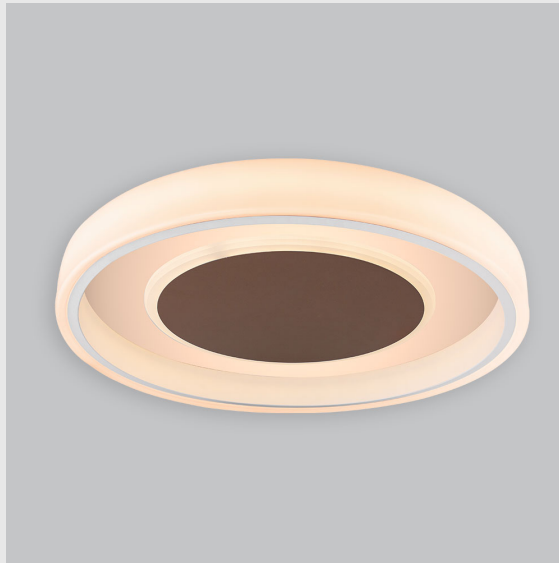

Variant 17 - 7021-2.1.2.4.1.1.1.1.70.0.1.1.3

Available Filters

1. Control = DALI-2 DT8
2. CRI = >90
3. Lumen Type = High
4. CCT (Colour Temperature) = 3000K
5. Mounting Type = Pendant
6. Material Colour = Black
7. Dimension = NA
8. Distribution = Direct
9. Optics = NA
10. Reflector = NA
11. Life of LED = L70 @50,000h
12. Beam Angle = 90° - 110°
13. Watt = 21W - 30W
14. SDCM = SDCM = < 3

Fire Fox Ring fixture has :

- Concentric circles molded in acrylic
- Topped with aluminium details
- Multiple sizes available
- Luminaire housing of aluminium + acrylic
- For home decoration & professional environments
- Surface powder coat and LED PCB mounted
- Bottom opening for easy maintenance
- Pendant with cable suspension with quick mounting system
- M6 bolt for M6 fastener
- High performance Acrylic
- Uniform illumination
- Energy-efficient LED with color rendering