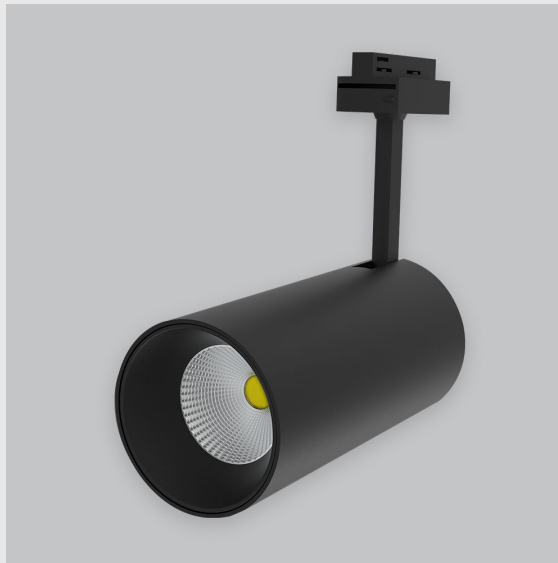

## Variant 17 - 4001-2.2.2.4.0.1.0.1.1.4.0.1.1.2

### Available Filters

1. Control = DALI-2 DT8
2. CRI = >90
3. Lumen Type = High
4. CCT (Colour Temperature) = 4000K
5. Beam Angle = 0° - 15°
6. Material Colour = Black
7. Distribution = Direct
8. Dimension = 301mm-600mm
9. Mounting Type = NA
10. Reflector = NA
11. Life of LED = L70 @50,000h
12. Watt = 11W - 20W
13. SDCM = SDCM = < 3
14. Optics = Lens

Phoenix Track Light has :

- Luminaire housing of die cast-aluminum
- Round recessed spotlight
- Surface powder coated
- COB (Chip on Board) technology
- Zero multiple shadows
- LED with effective colour rendering
- Overflowing colours with soft light and shadow
- Interpretation of the real environment light and colours
- Perfect longitudinal glare reduction
- Uniform light distribution
- No lateral spill for superior wall wash applications
- High colour rendering