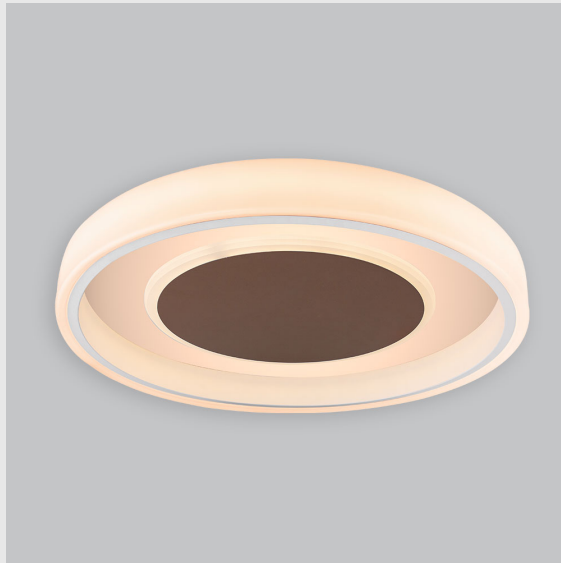

Variant 17 - 7021-2.1.2.4.1.1.1.1.70.0.1.1.3

Available Filters

1. Control = DALI-2 DT8
2. CRI = >90
3. Lumen Type = High
4. CCT (Colour Temperature) = 3000K
5. Mounting Type = Pendant
6. Material Colour = Black
7. Dimension = NA
8. Distribution = Direct
9. Optics = NA
10. Reflector = NA
11. Life of LED = L70 @50,000h
12. Beam Angle = 90° - 110°
13. Watt = 21W - 30W
14. SDCM = SDCM = < 3

Fire Fox Ring fixture has :

- Concentric circles molded in acrylic
- Topped with aluminium details
- Multiple sizes available
- Luminaire housing of aluminium + acrylic
- For home decoration & professional environments
- Surface powder coat and LED PCB mounted
- Bottom opening for easy maintenance
- Pendant with cable suspension with quick mounting system
- M6 bolt for M6 fastener
- High performance Acrylic
- Uniform illumination
- Energy-efficient LED with color rendering