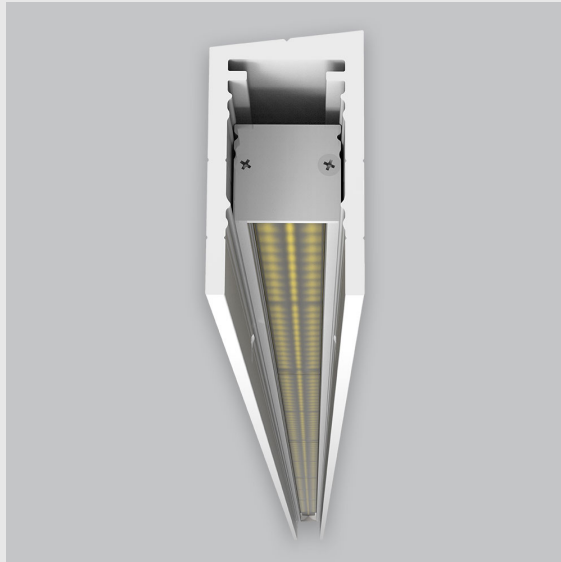

## Variant 17 - 5002-2.2.2.4.2.1.4.1.1.4.0.1.1.1

### Available Filters

1. Control = DALI-2 DT8
2. CRI = >90
3. Lumen Type = High
4. CCT (Colour Temperature) = 4000K
5. Beam Angle = 0° - 15°
6. Mounting Type = Surface
7. Material Colour = Black
8. Dimension = 1201mm - 2400mm
9. Distribution = Direct
10. Reflector = NA
11. Life of LED = L70 @50,000h
12. Watt = 1W - 10W
13. SDCM = SDCM = < 3
14. Optics = Lens

P2 Vertical Wall Grazer has :

- Luminaire housing made of extruded aluminium
- Grazes walls
- Accentuates surface textures better
- Reduces hotspots and dead zones
- Custom engineered
- Precision optics provide a narrow 10° beam
- Accommodates a wide range of wall heights
- Perfect longitudinal glare reduction
- Uniform illumination
- Energy efficient LED with effective colour rendering