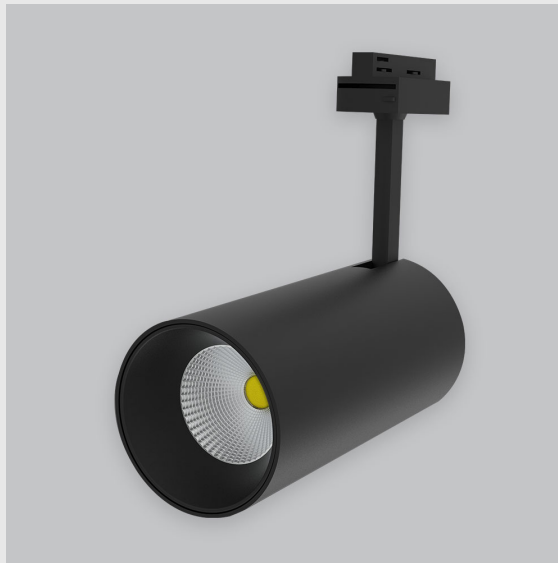

Variant 17 - 4001-2.2.2.4.0.1.0.1.1.4.0.1.1.2

Available Filters

1. Control = DALI-2 DT8
2. CRI = >90
3. Lumen Type = High
4. CCT (Colour Temperature) = 4000K
5. Beam Angle = 0° - 15°
6. Material Colour = Black
7. Distribution = Direct
8. Dimension = 301mm-600mm
9. Mounting Type = NA
10. Reflector = NA
11. Life of LED = L70 @50,000h
12. Watt = 11W - 20W
13. SDCM = SDCM = < 3
14. Optics = Lens

Phoenix Track Light has :

- Luminaire housing of die cast-aluminum
- Round recessed spotlight
- Surface powder coated
- COB (Chip on Board) technology
- Zero multiple shadows
- LED with effective colour rendering
- Overflowing colours with soft light and shadow
- Interpretation of the real environment light and colours
- Perfect longitudinal glare reduction
- Uniform light distribution
- No lateral spill for superior wall wash applications
- High colour rendering