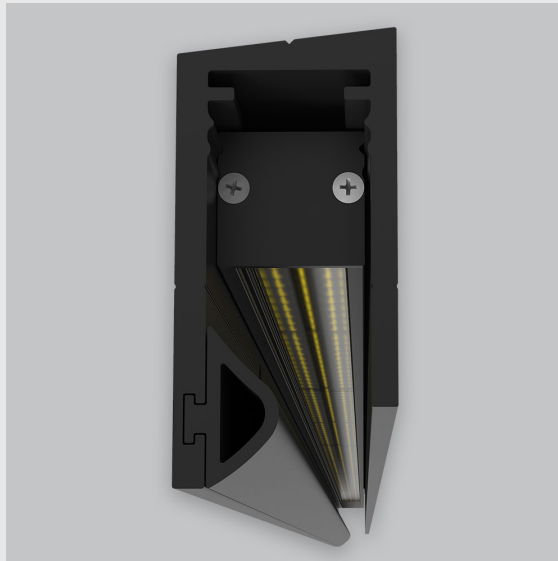

Variant 17 - 5003-2.2.1.4.2.1.4.1.1.4.0.1.1.1

Available Filters

1. Control = DALI-2 DT8
2. CRI = >80
3. Lumen Type = High
4. CCT (Colour Temperature) = 4000K
5. Beam Angle = 0° - 15°
6. Mounting Type = Surface
7. Material Colour = Black
8. Dimension = 1201mm - 2400mm
9. Distribution = Direct
10. Reflector = NA
11. Life of LED = L70 @50,000h
12. Watt = 1W - 10W
13. SDCM = SDCM = < 3
14. Optics = Lens

P2 Vertical Wall Grazer with Visor has :

- Luminaire housing made of extruded aluminium
- Grazes walls vertically
- Accentuates surface textures better
- Reduces hotspots and dead zones
- Custom engineered
- Precision optics provide a narrow 10° beam
- Accommodates a wide range of wall heights
- Perfect longitudinal glare reduction
- Uniform illumination
- Energy efficient LED with effective colour rendering