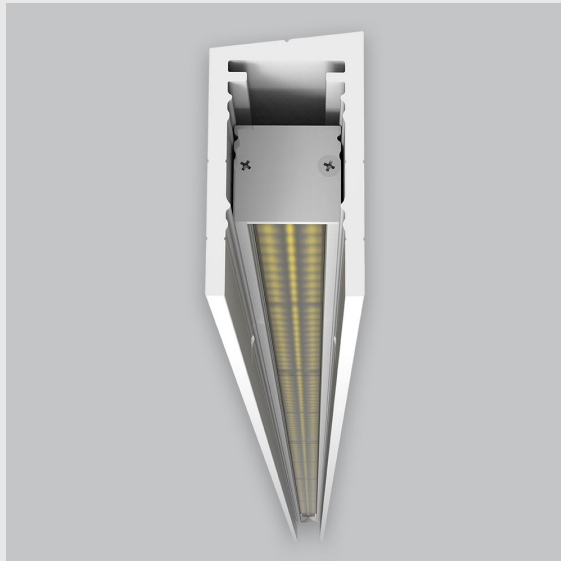

## Variant 17 - 5002-2.2.2.4.2.1.4.1.1.4.0.1.1.1

### Available Filters

1. Control = DALI-2 DT8
2. CRI = >90
3. Lumen Type = High
4. CCT (Colour Temperature) = 4000K
5. Beam Angle = 0° - 15°
6. Mounting Type = Surface
7. Material Colour = Black
8. Dimension = 1201mm - 2400mm
9. Distribution = Direct
10. Reflector = NA
11. Life of LED = L70 @50,000h
12. Watt = 1W - 10W
13. SDCM = SDCM = < 3
14. Optics = Lens

P2 Vertical Wall Grazer has :

- Luminaire housing made of extruded aluminium
- Grazes walls
- Accentuates surface textures better
- Reduces hotspots and dead zones
- Custom engineered
- Precision optics provide a narrow 10° beam
- Accommodates a wide range of wall heights
- Perfect longitudinal glare reduction
- Uniform illumination
- Energy efficient LED with effective colour rendering